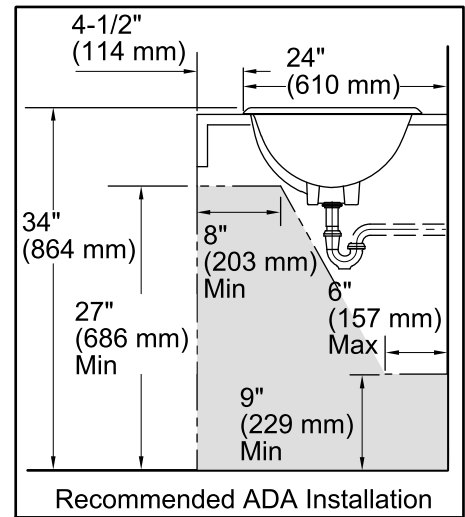

### Technical Information

All product dimensions are nominal.

- Bowl configuration: Single
- Installation: Drop-in
- Bowl area (Only): Length: 22" (559 mm)  
Width: 14" (356 mm)  
Water depth: 5-3/8" (137 mm)
- Drain hole: 1-3/4" (44 mm)
- Template: 111539-7, required, included