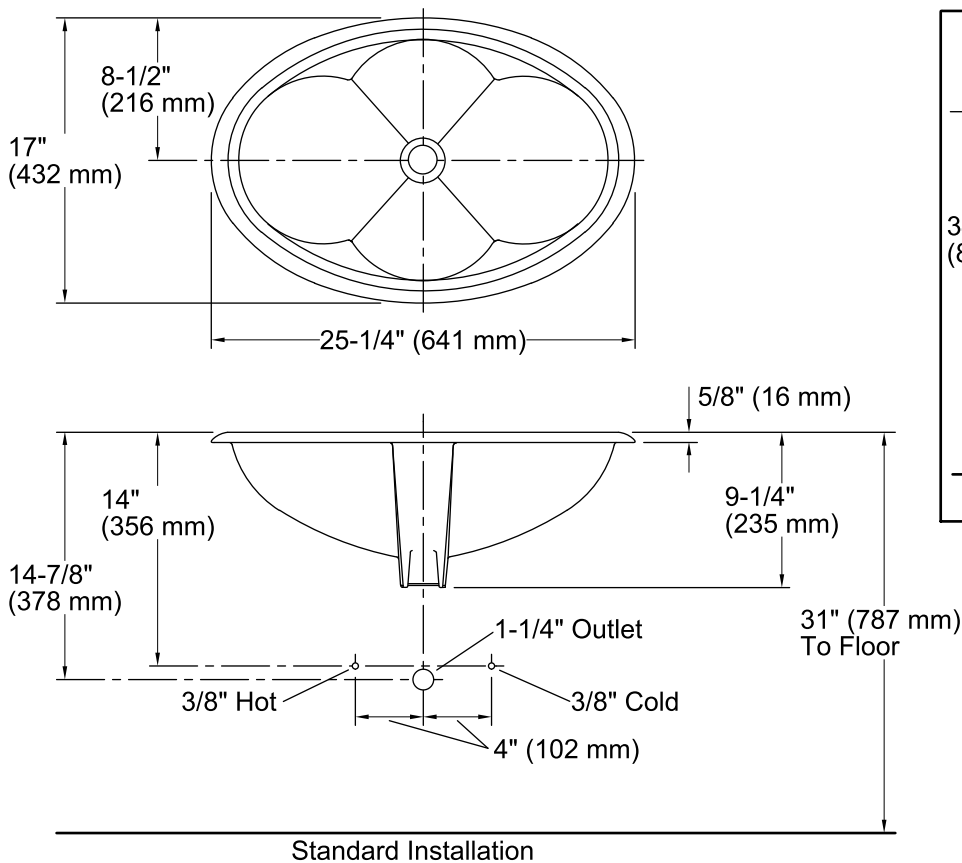

### Technical Information

All product dimensions are nominal.

- Bowl configuration: Single
- Installation: Drop-in
- Bowl area (Only): Length: 22" (559 mm)  
Width: 14" (356 mm)  
Water depth: 5-3/8" (137 mm)
- Drain hole: 1-3/4" (44 mm)
- Template: 111539-7, required, included