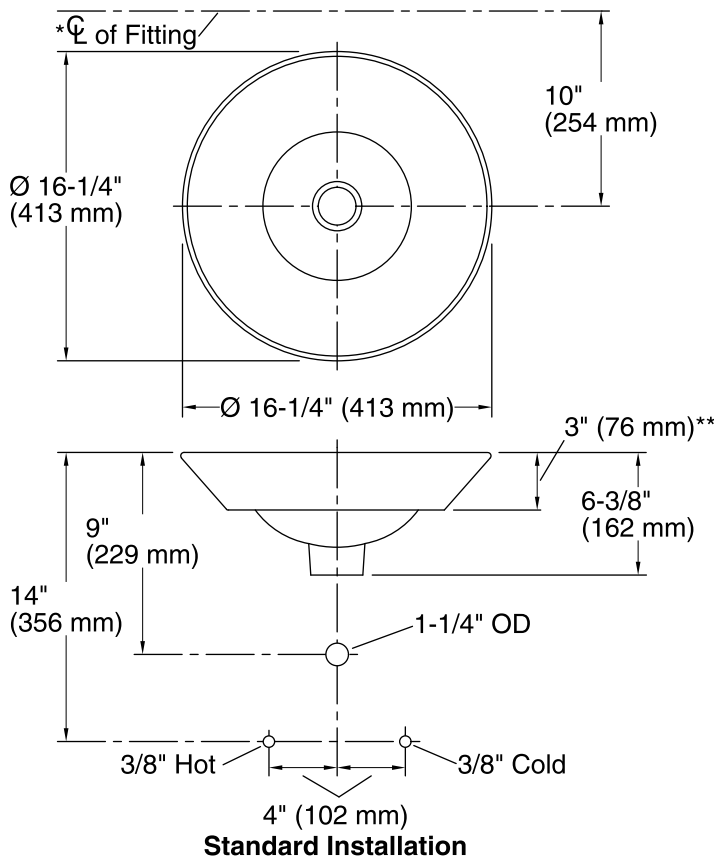

Color	Code	Description
-------	------	-------------

	0	White
--	---	-------

Caravan® Persia Conical Bell®

Above-counter/Wall-mount Bathroom Sink
K-14223-SR2

Technical Information

All product dimensions are nominal.

Bowl configuration:	Single
Installation:	Vessel
Bowl area (Only):	Diameter: 15-7/8" (403 mm) Water depth: 4-1/4" (108 mm)
Drain hole:	1-3/4" (44 mm)
Template:	1002980-7, required, included

Notes

Install this product according to the installation instructions.

*Spout must be 5" (127 mm) long (min) for adequate clearance into the bathroom sink when installed with centerline as shown.

NOTICE: Countertop manufacturer or cutter must use the cut-out template provided with the product, or a current one provided by Kohler Co. (call 1-800-4-KOHLER). Kohler Co. is not responsible for cut-out errors when the incorrect cut-out template is used.