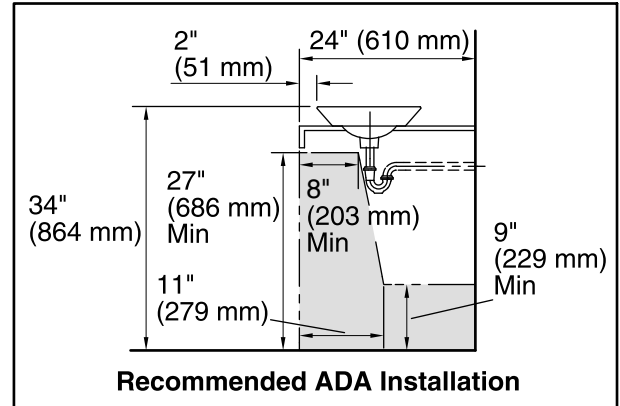

Material

- Vitreous china.

Installation

- Vessel

Recommended Products/Accessories

- K-7114 Pop-Up Drain
- K-7129 Drain
- K-9018 P-Trap
- K-9655 Wall-Mount Vessel Bracket

Included Components

- Additional Components:
- Adjustable linkage

Color	Code	Description
-------	------	-------------

	0	White
--	---	-------

Caravan® Persia Conical Bell®

Above-counter/Wall-mount Bathroom Sink
K-14223-SR2

Technical Information

All product dimensions are nominal.

Bowl configuration:	Single
Installation:	Vessel
Bowl area (Only):	Diameter: 15-7/8" (403 mm) Water depth: 4-1/4" (108 mm)
Drain hole:	1-3/4" (44 mm)
Template:	1002980-7, required, included

Notes

Install this product according to the installation instructions.

*Spout must be 5" (127 mm) long (min) for adequate clearance into the bathroom sink when installed with centerline as shown.

NOTICE: Countertop manufacturer or cutter must use the cut-out template provided with the product, or a current one provided by Kohler Co. (call 1-800-4-KOHLER). Kohler Co. is not responsible for cut-out errors when the incorrect cut-out template is used.