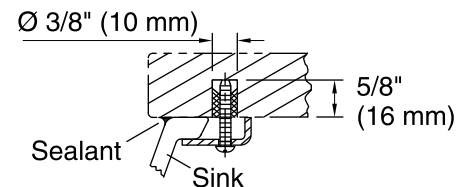

Marble Installation