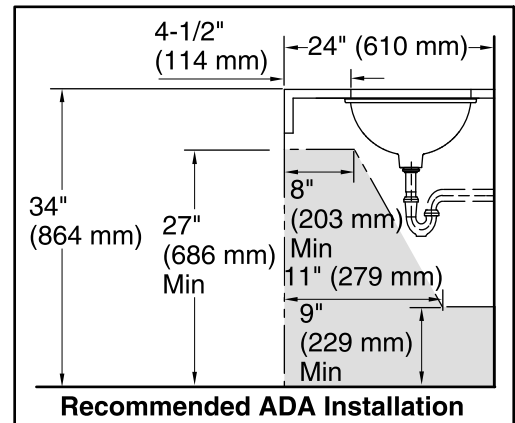

Marble Installation

Technical Information

All product dimensions are nominal.

- Bowl configuration: Single
- Installation: Under-mount
- Bowl area (Only): Length: 17" (432 mm)
  Width: 14" (356 mm)
  Water depth: 6-3/8" (162 mm)
- Drain hole: 1-3/4" (44 mm)
- Template: 1151011-7, required, included

Notes

Install this product according to the installation instructions.

NOTICE: Countertop manufacturer or cutter must use the cut-out template provided with the product, or a current one provided by Kohler Co. (call 1-800-4-KOHLER). Kohler Co. is not responsible for cutout errors when the incorrect cut-out template is used.

ADA, CSA B651 compliant when installed to the specific requirements of these regulations.