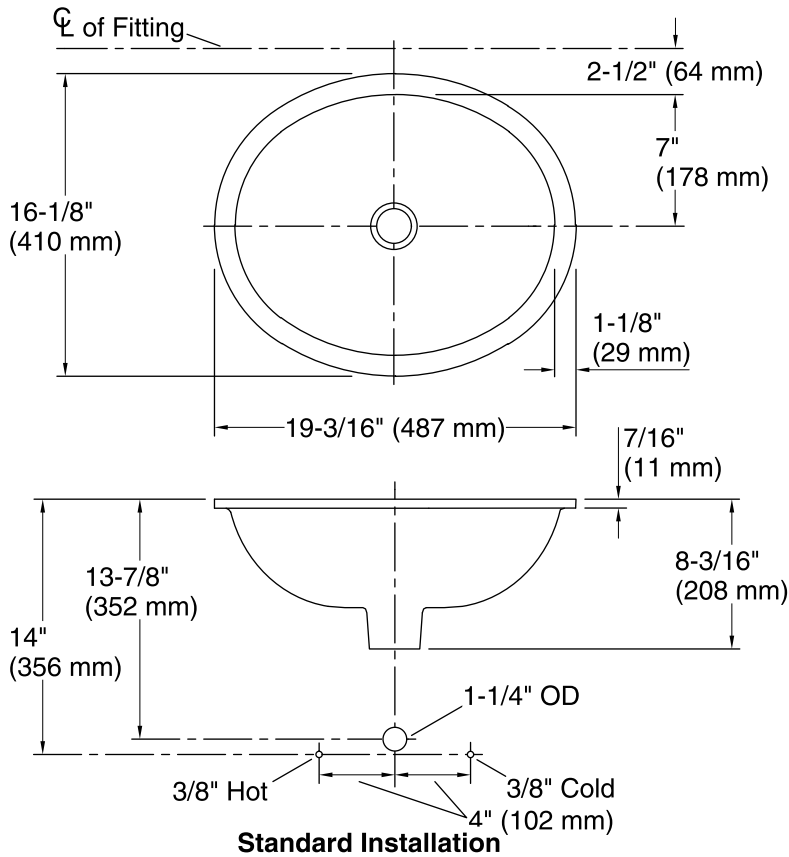

Marble Installation

Technical Information

All product dimensions are nominal.

- Bowl configuration: Single
- Installation: Under-mount
- Bowl area (Only): Length: 17" (432 mm)
  Width: 14" (356 mm)
  Water depth: 6-3/8" (162 mm)
- Drain hole: 1-3/4" (44 mm)
- Template: 1151011-7, required, included

Notes

Install this product according to the installation instructions.

NOTICE: Countertop manufacturer or cutter must use the cut-out template provided with the product, or a current one provided by Kohler Co. (call 1-800-4-KOHLER). Kohler Co. is not responsible for cutout errors when the incorrect cut-out template is used.

ADA, CSA B651 compliant when installed to the specific requirements of these regulations.