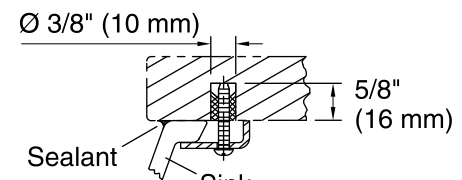

Marble Installation

Wood Counter Installation

Technical Information

All product dimensions are nominal.

Bowl configuration: Single

Installation: Under-mount

Bowl area (Only): Length: 17" (432 mm)
Width: 14" (356 mm)
Water depth: 6-3/8" (162 mm)

Drain hole: 1-3/4" (44 mm)

Template: 1151011-7, required, included

Notes

Install this product according to the installation instructions.

NOTICE: Countertop manufacturer or cutter must use the current product template available at www.kohler.com, or by calling 1-800-4KOHLER. Kohler Co. is not responsible for cutout errors when the incorrect cutout template is used.

ADA compliant when installed to the specific requirements of these regulations.