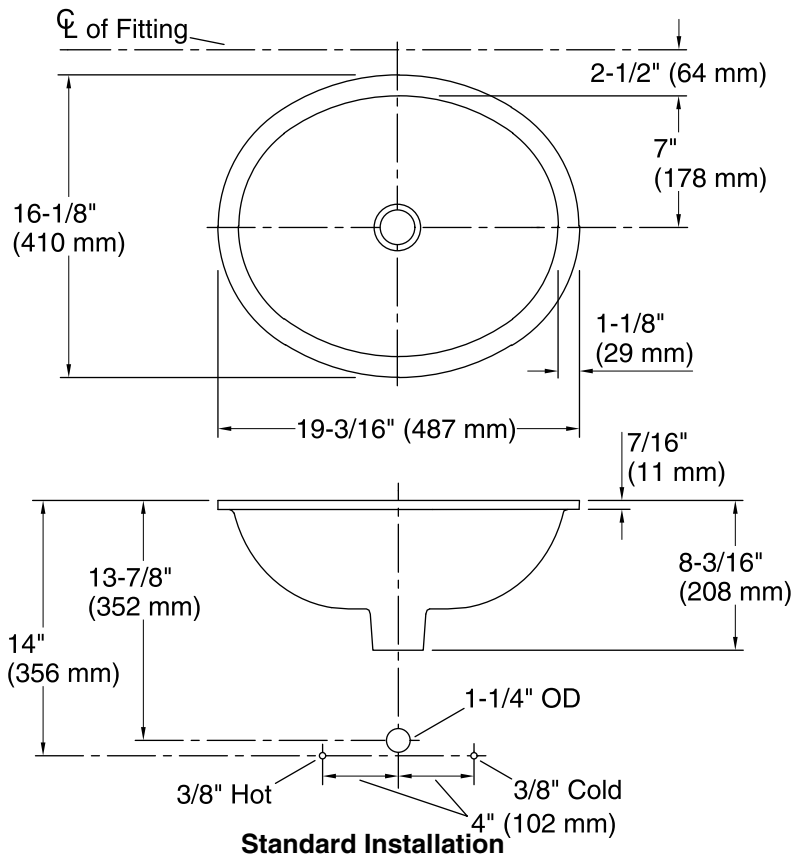

Marble Installation

Wood Counter Installation

Technical Information

All product dimensions are nominal.

Bowl configuration: Single

Installation: Under-mount

Bowl area (Only): Length: 17" (432 mm)
Width: 14" (356 mm)
Water depth: 6-3/8" (162 mm)

Drain hole: 1-3/4" (44 mm)

Template: 1151011-7, required, included

Notes

Install this product according to the installation instructions.

NOTICE: Countertop manufacturer or cutter must use the current product template available at www.kohler.com, or by calling 1-800-4KOHLER. Kohler Co. is not responsible for cutout errors when the incorrect cutout template is used.

ADA compliant when installed to the specific requirements of these regulations.