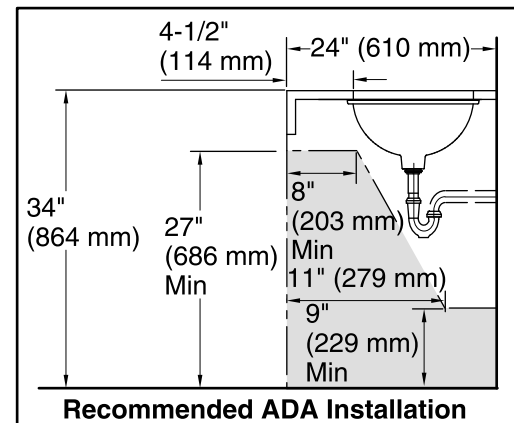

Marble Installation

Wood Counter Installation

Technical Information

All product dimensions are nominal.

Bowl configuration: Single

Installation: Under-mount

Bowl area (Only): Length: 17" (432 mm)
Width: 14" (356 mm)
Water depth: 6-3/8" (162 mm)

Drain hole: 1-3/4" (44 mm)

Template: 1151011-7, required, included

Notes

Install this product according to the installation instructions.

NOTICE: Countertop manufacturer or cutter must use the current product template available at www.kohler.com, or by calling 1-800-4KOHLER. Kohler Co. is not responsible for cutout errors when the incorrect cutout template is used.

ADA compliant when installed to the specific requirements of these regulations.