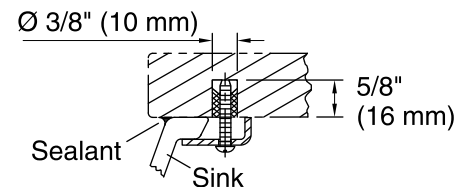

K-14218-FG

Technical Information

All product dimensions are nominal.

- Bowl configuration: Single
- Installation: Under-mount
- Bowl area (Only): Length: 17" (432 mm)
Width: 14" (356 mm)
Water depth: 6-3/8" (162 mm)
- Drain hole: 1-3/4" (44 mm)
- Template: 1151011-7, required, included