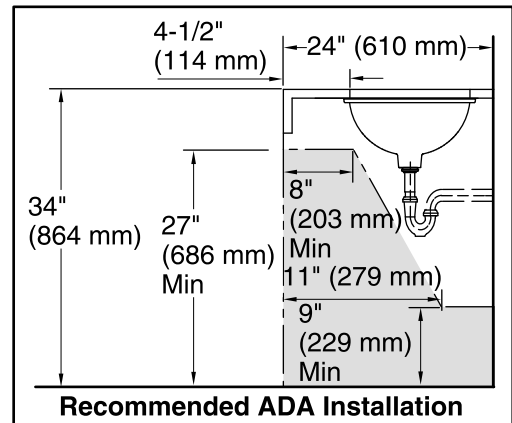

K-14218-FG

Technical Information

All product dimensions are nominal.

- Bowl configuration: Single
- Installation: Under-mount
- Bowl area (Only): Length: 17" (432 mm)
Width: 14" (356 mm)
Water depth: 6-3/8" (162 mm)
- Drain hole: 1-3/4" (44 mm)
- Template: 1151011-7, required, included