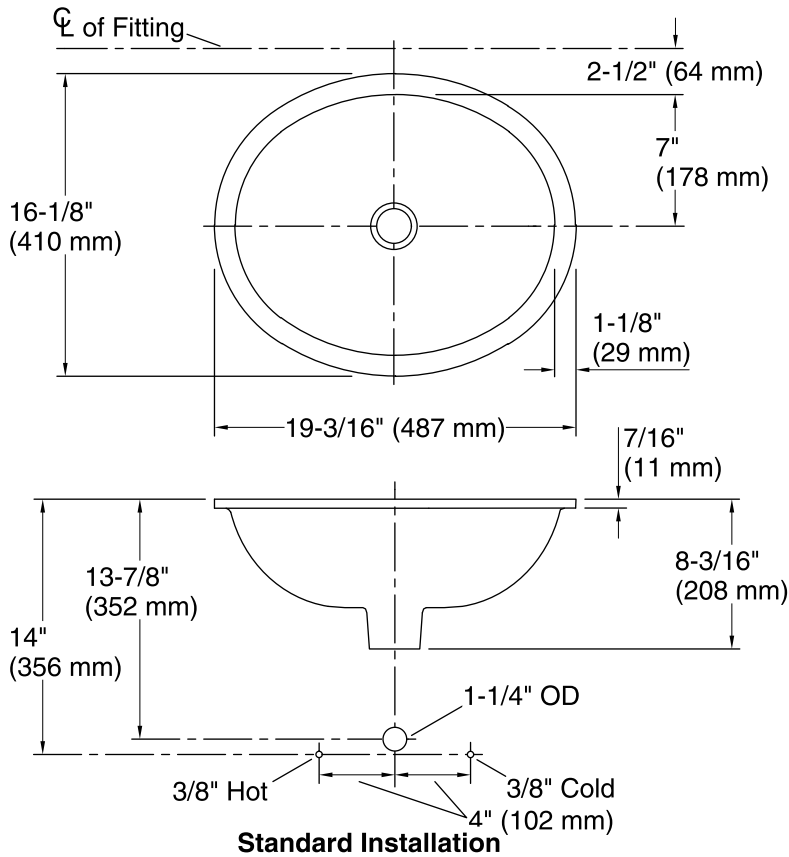

K-14218-FG

Technical Information

All product dimensions are nominal.

- Bowl configuration: Single
- Installation: Under-mount
- Bowl area (Only): Length: 17" (432 mm)
Width: 14" (356 mm)
Water depth: 6-3/8" (162 mm)
- Drain hole: 1-3/4" (44 mm)
- Template: 1151011-7, required, included