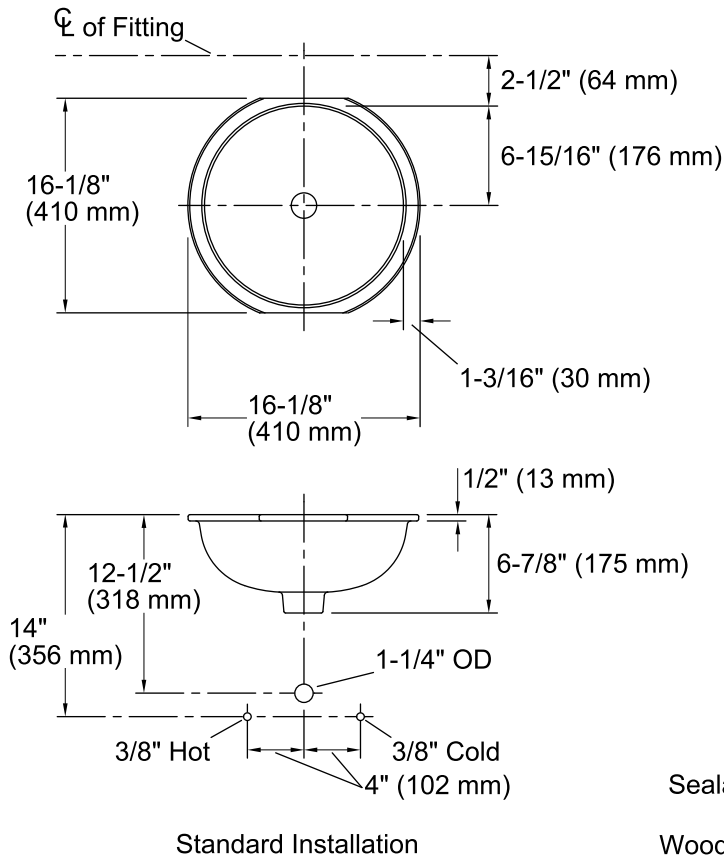

Marrakesh™ Camber®

Under-mount Bathroom Sink
K-14046-BU

Features

- Decorated with a Moroccan pattern on Biscuit background.
- Round basin.
- No faucet holes; requires wall- or counter-mount faucet.
- Marrakesh design.
- Part of the Top Art™ Collection.
- Fits industry-standard 30-inch vanities.
- Pairs with the K-14031-BU Marrakesh vanity top (sold separately).

	96	Biscuit
--	----	---------

Technical Information

All product dimensions are nominal.

Bowl configuration: Single

Installation: Under-mount

Bowl area (Only): Diameter: 13-3/4" (349 mm)
Water depth: 5" (127 mm)

Drain hole: 1-3/4" (44 mm)

Template: 1035896-7, required, included

Notes

Install this product according to the installation instructions.

NOTICE: Countertop manufacturer or cutter must use the current product template available at www.kohler.com, or by calling 1-800-4KOHLER. Kohler Co. is not responsible for cut-out errors when the incorrect cutout template is used.