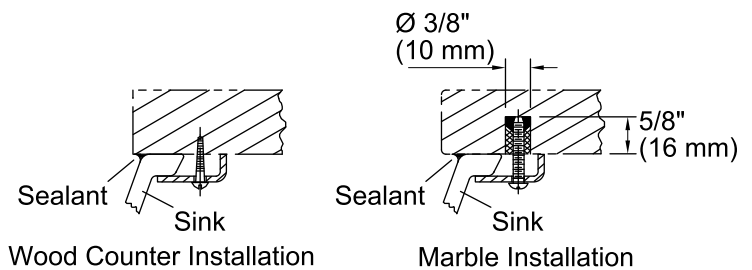

Marrakesh™ Camber®

Under-mount Bathroom Sink
K-14046-BU

Features

- Decorated with a Moroccan pattern on Biscuit background.
- Round basin.
- No faucet holes; requires wall- or counter-mount faucet.
- Marrakesh design.
- Part of the Top Art™ Collection.
- Fits industry-standard 30-inch vanities.
- Pairs with the K-14031-BU Marrakesh vanity top (sold separately).

Material

- Vitreous china.

Installation

- Under-mount

Included Components

Additional Components:
1 193643 Basin Clamps
Cut-out template

ADA

Codes/Standards

	96	Biscuit
--	----	---------

Technical Information

All product dimensions are nominal.

Bowl configuration: Single

Installation: Under-mount

Bowl area (Only): Diameter: 13-3/4" (349 mm)
Water depth: 5" (127 mm)