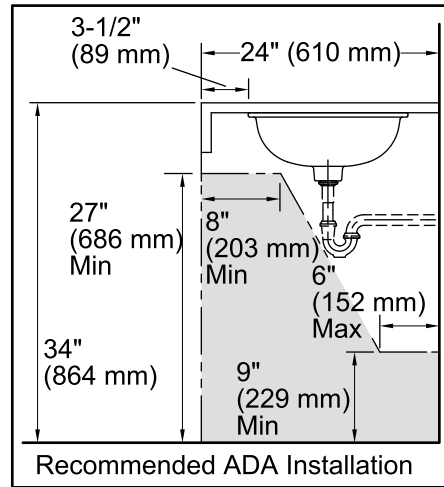

	96	Biscuit
--	----	---------

Technical Information

All product dimensions are nominal.

Bowl configuration: Single

Installation: Under-mount

Bowl area (Only): Diameter: 13-3/4" (349 mm)
Water depth: 5" (127 mm)

Drain hole: 1-3/4" (44 mm)

Template: 1035896-7, required, included

Notes

Install this product according to the installation instructions.

NOTICE: Countertop manufacturer or cutter must use the current product template available at www.kohler.com, or by calling 1-800-4KOHLER. Kohler Co. is not responsible for cut-out errors when the incorrect cutout template is used.