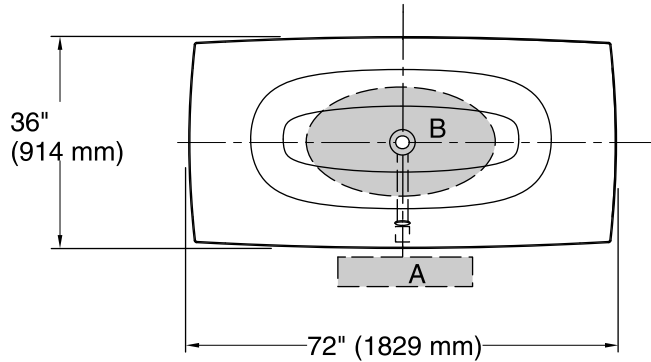

No change in measurements if connected with drain illustrated. (K-7219)

Bottom View