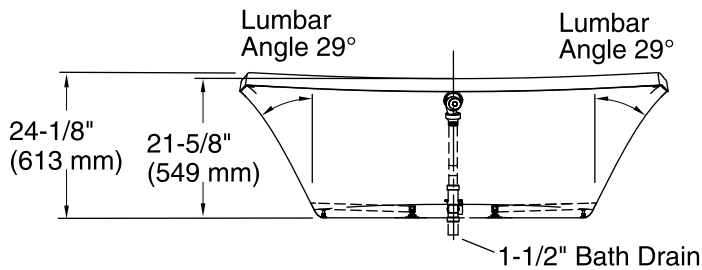

### Features

- Generous 6-foot length provides an incredibly spacious bathing area.
- Sloped lumbar support offers extra comfort while bathing.
- Center drain.
- Coordinates with other products in the Escale collection.

## Technical Information

All product dimensions are nominal.

Installation:	Freestanding
Drain location:	Center
Basin area, bottom:	46-3/4" x 21-5/8" (1187 mm x 549 mm)
Basin area, top:	69-15/16" x 34-3/8" (1776 mm x 873 mm)
Weight:	100 lbs (45.4 kg)
Minimum floor load:	43 lbs/ft <sup>2</sup> (209.9 kg/m <sup>2</sup> )
Water depth:	16-1/2" (419 mm)
Water capacity:	71 gal (268.8 L)
Template:	Footprint, 1055345-7, required, included