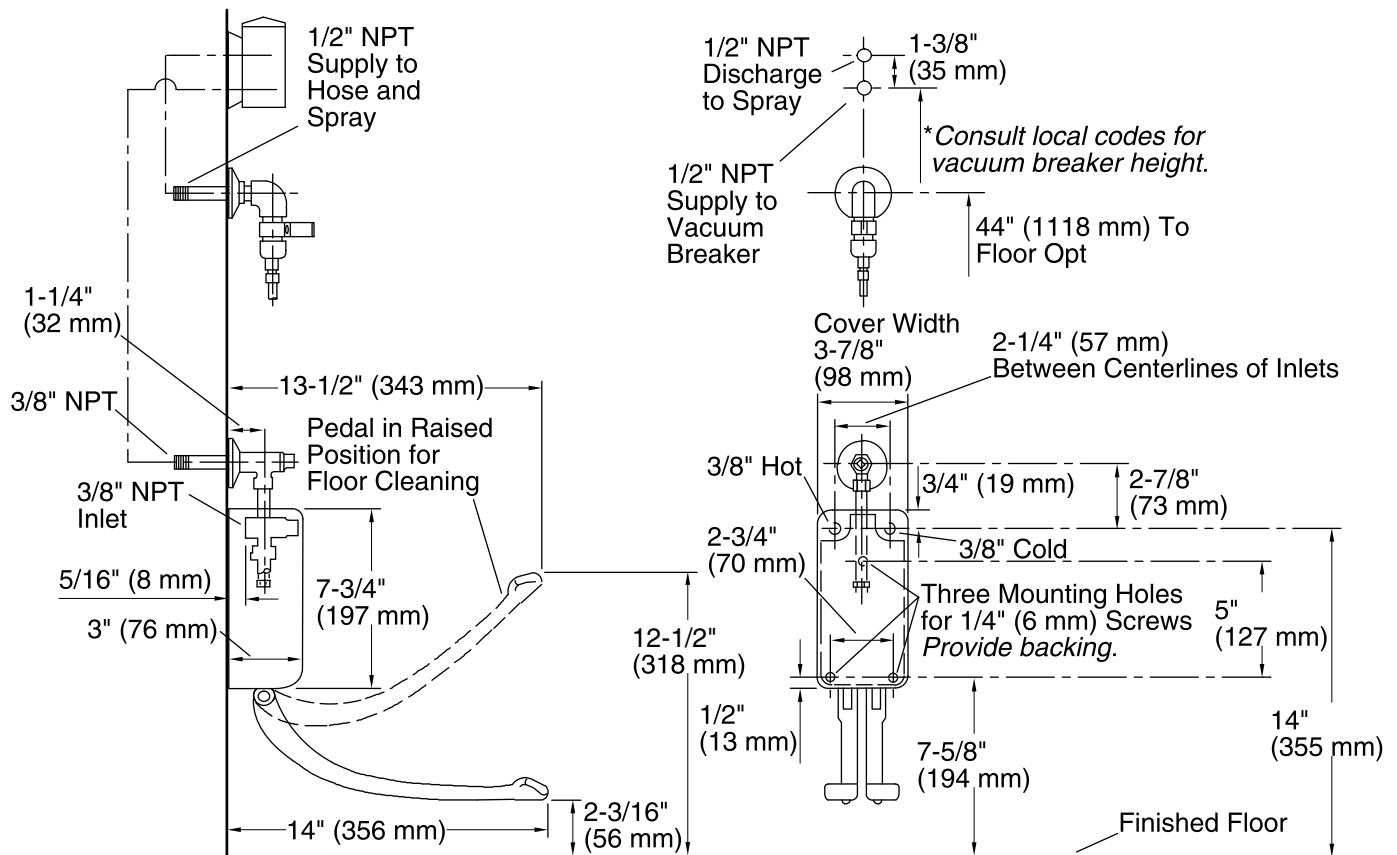

Bedpan Washer K-13960

Features

- Wall-mount hose with angle and spray nozzle
- Insulated handle and spray hook
- Self-closing 14" hinged pedal action
- Double foot-control mixing valve with integral stops
- 3/8" NPT inside-threaded inlets
- Outlet to wall with volume control
- Elevated vacuum breaker
- Polished Chrome brass housing

Technical Information

All product dimensions are nominal.

Notes

Install this product according to the installation guide.