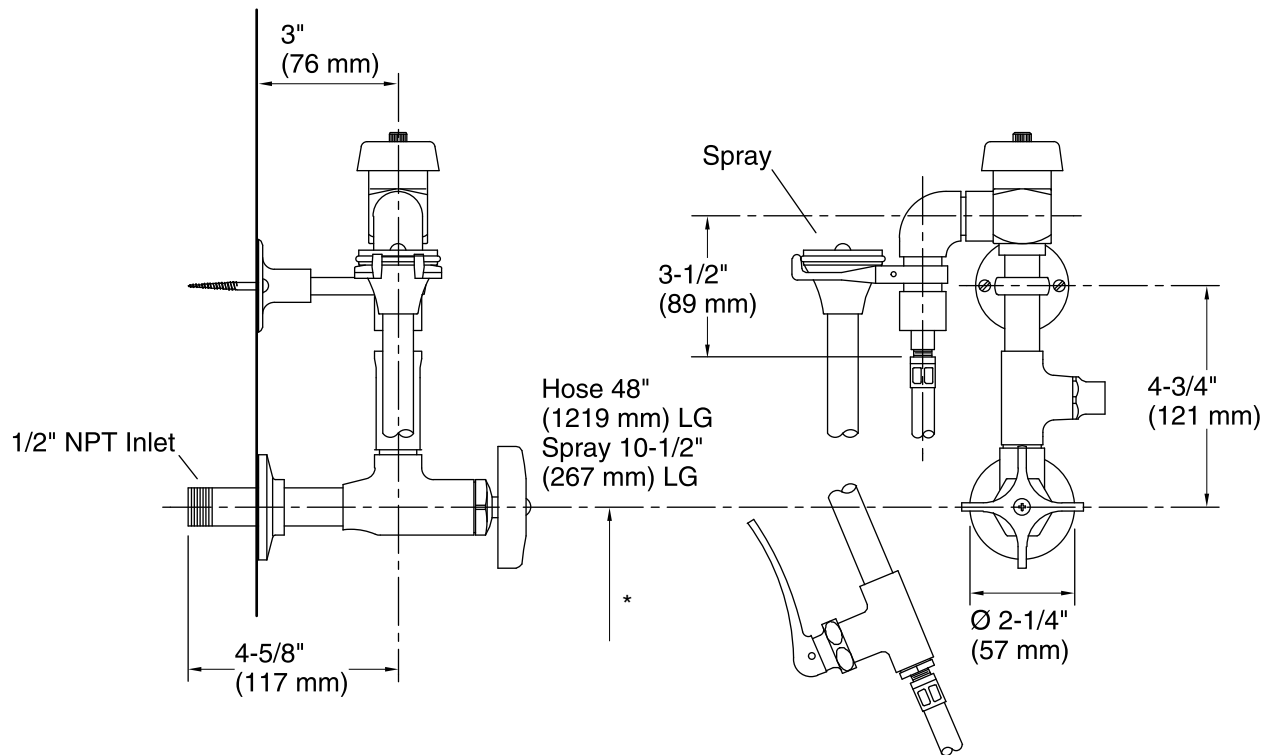

Bedpan Washer K-13925

Features

- Standard sprayhead
- Exposed single valve
- Self-closing, lever-control spray and hook
- 1/2" control valve with Valvet® valves
- Loose-key stop
- Vacuum breaker
- Vinyl hose

	CP	Polished Chrome
--	----	-----------------

* Consult Local Codes For Vacuum Breaker Height

Technical Information

All product dimensions are nominal.

Notes

Install this product according to the installation guide.