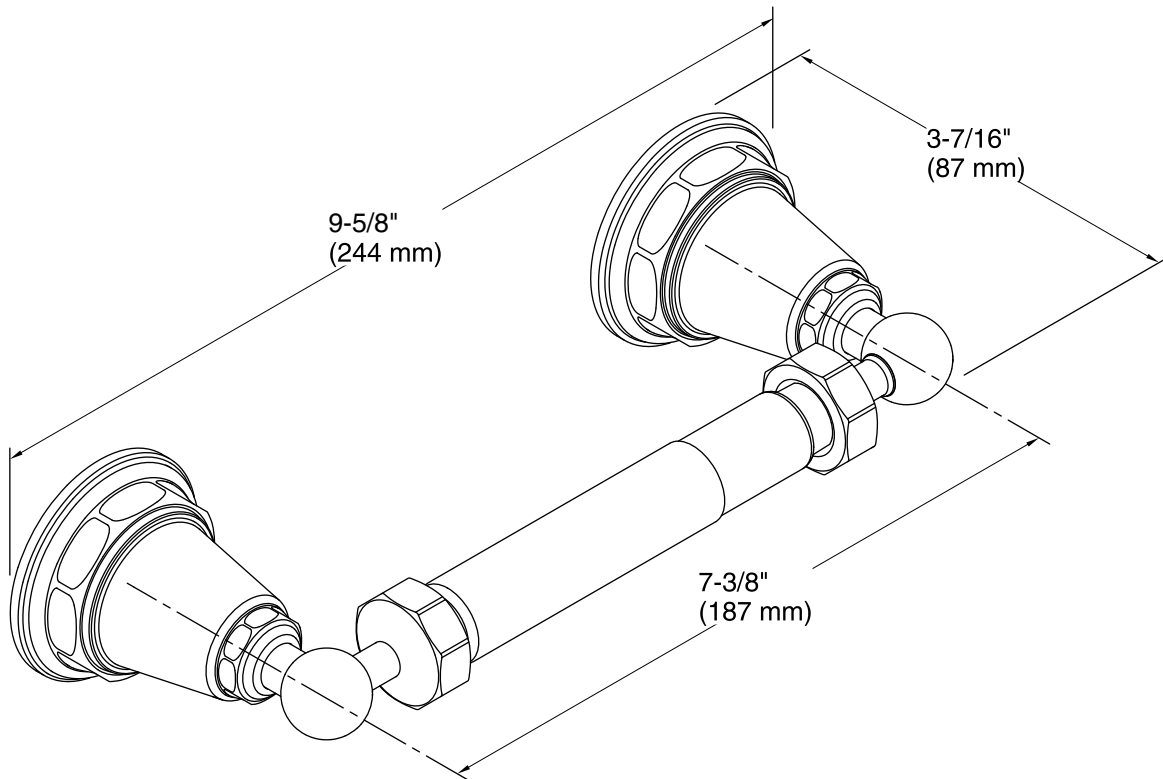

Features

- Premium metal construction for durability.
- KOHLER finishes resist corrosion and tarnish.
- Coordinates with Pinstripe faucets and accessories.

Installation

- Tools and installation template included.

Technical Information

All product dimensions are nominal.

Notes

Install this product according to the installation guide.