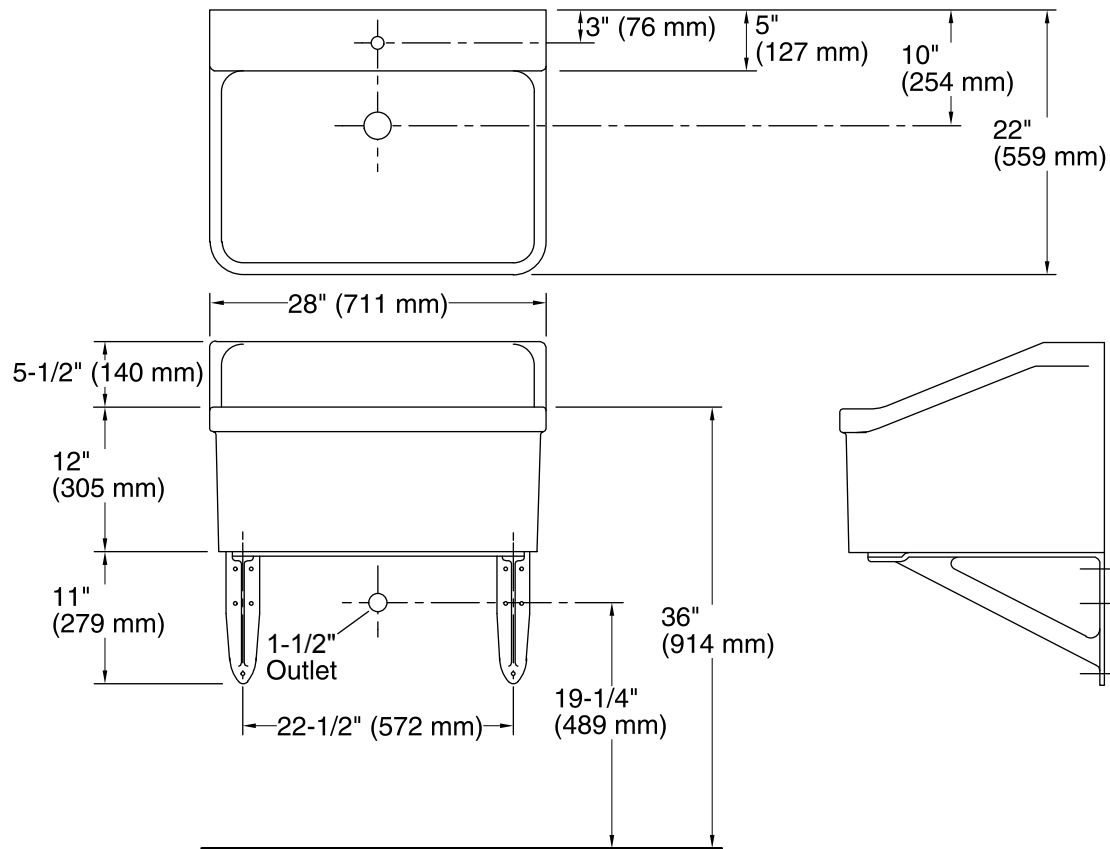

Features

- Single center hole drilled back ledge
- Constructed of vitreous china
- Premium material construction for durability and reliability
- 28" x 22"

Recommended Products/Accessories

K-1814-P Wall-Mount Sink Brackets

Available Colors/Finishes

Color tiles intended for reference only.

Color	Code	Description
-------	------	-------------

	0	White
--	---	-------

Technical Information

All product dimensions are nominal.

Bowl configuration:	Single
Installation:	Top-mount
Bowl area (Only):	Length: 26" (660 mm) Width: 16" (406 mm) Water depth: 11-1/8" (283 mm)
Number of deck holes:	1
Faucet hole(s):	1-3/8" (35 mm)
Drain hole:	2-1/4" (57 mm)