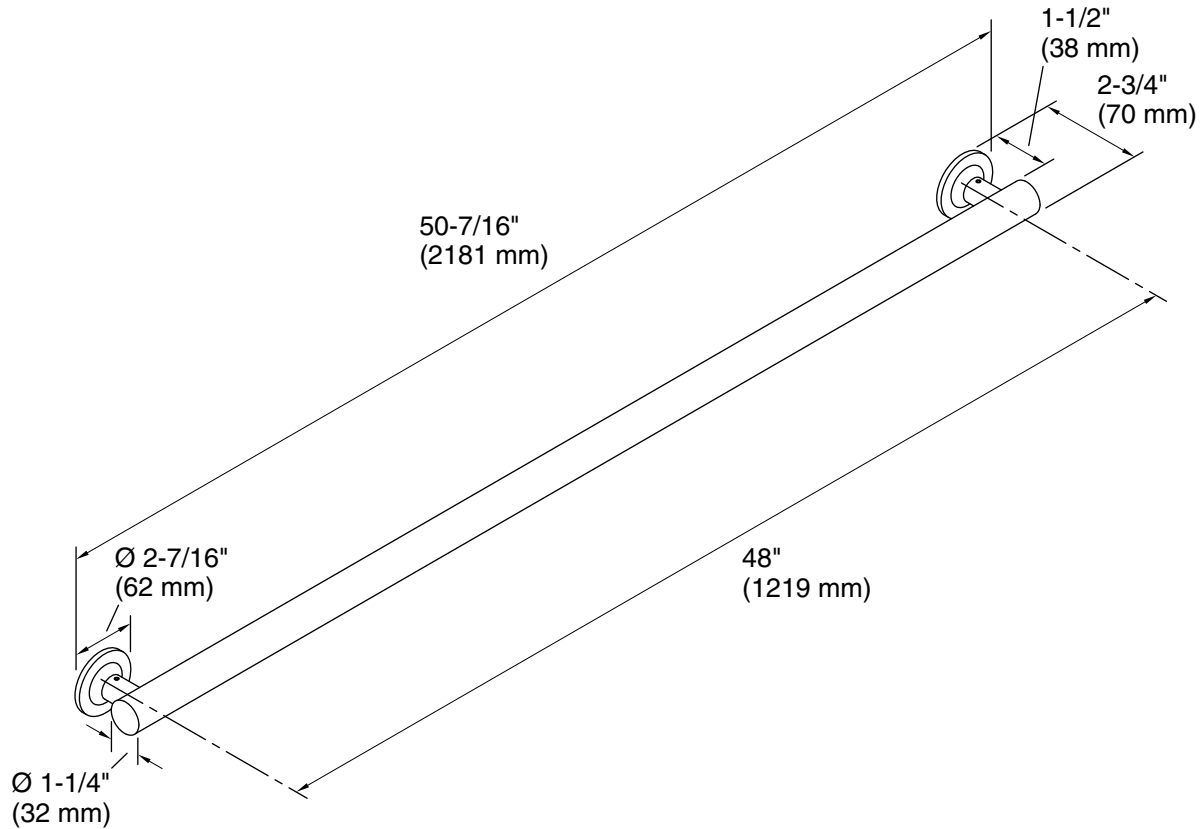

Technical Information

All product dimensions are nominal.

Material: Metal

Notes

Measure your actual product for roughing-in details.

WARNING: Risk of personal injury. The wall plates on the grab bar must be mounted to a brace between the wall studs. This will ensure that the weight of the user is adequately supported.

ADA compliant when installed to the specific requirements of these regulations.