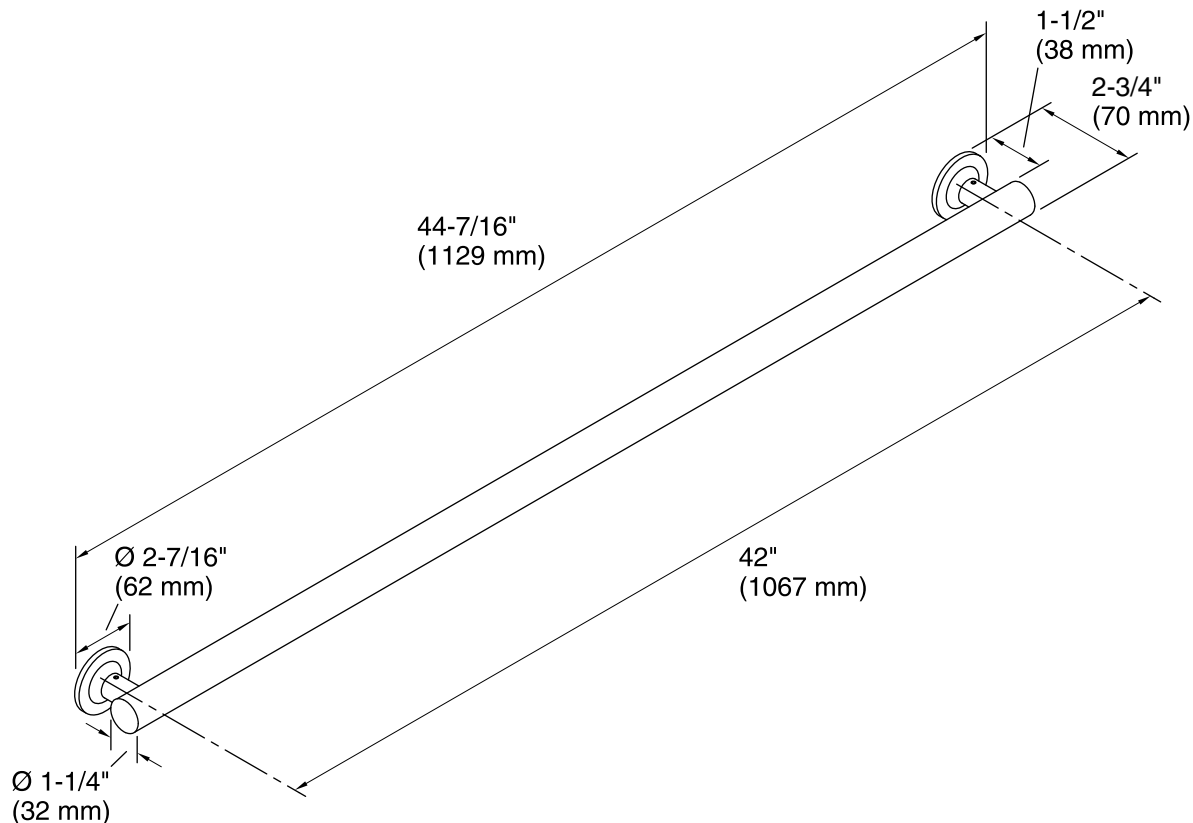

Technical Information

All product dimensions are nominal.

Notes

Measure your actual product for roughing-in details.

WARNING: Risk of personal injury. The wall plates on the grab bar must be mounted to a brace between the wall studs. This will ensure that the weight of the user is adequately supported.