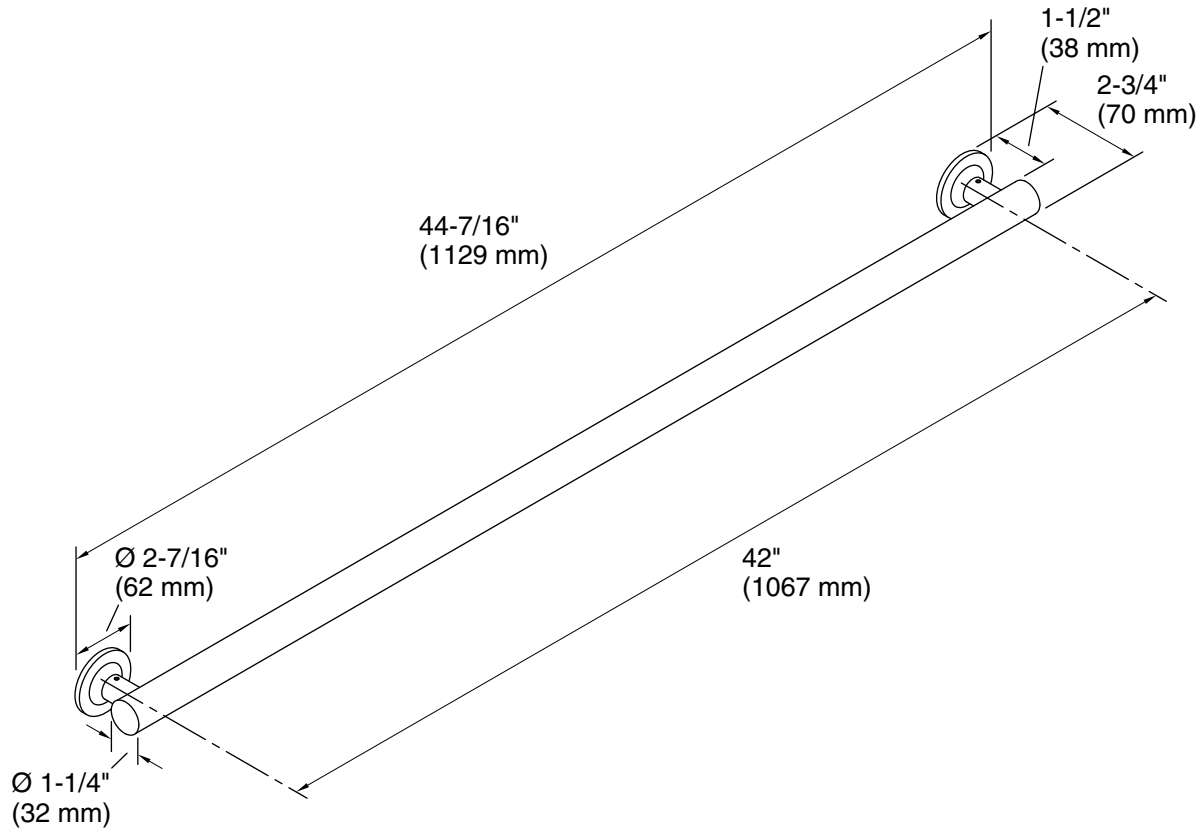

Technical Information

All product dimensions are nominal.

Material: Metal

Notes

Measure your actual product for roughing-in details.

WARNING: Risk of personal injury. The wall plates on the grab bar must be mounted to a brace between the wall studs. This will ensure that the weight of the user is adequately supported.