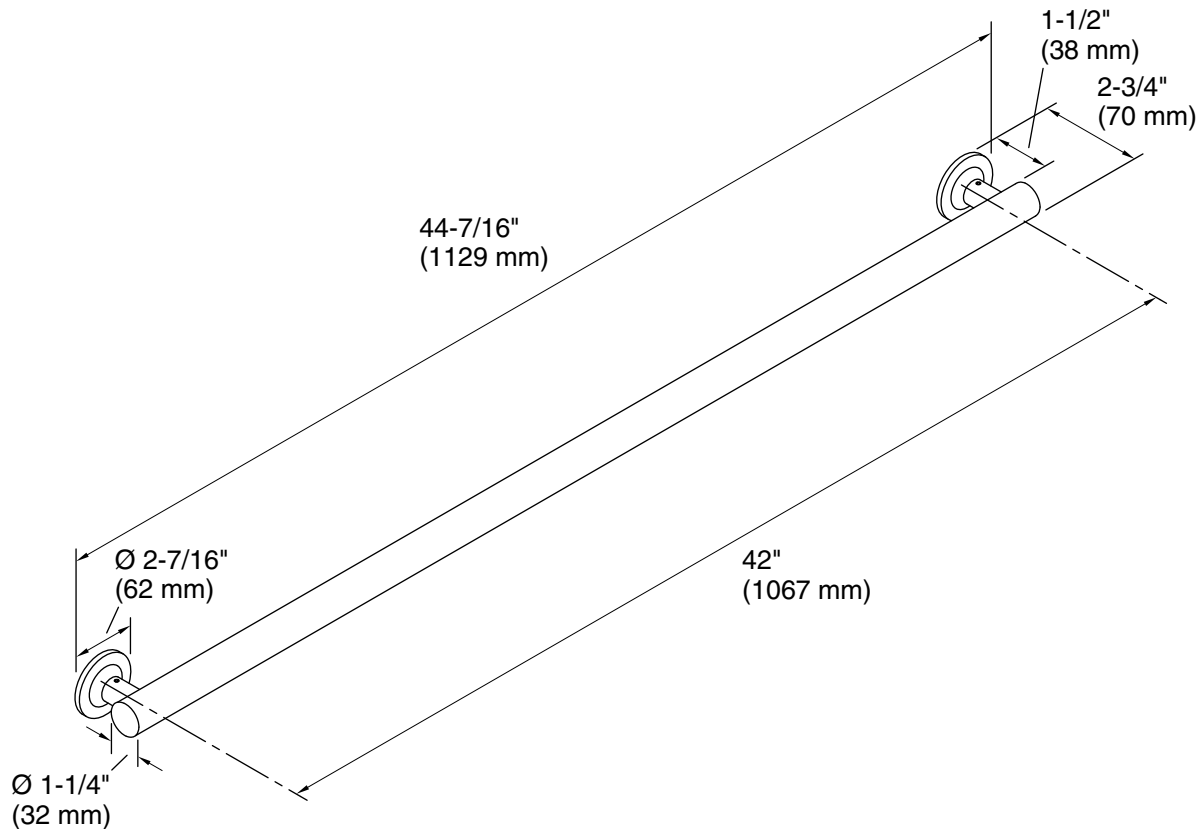

Technical Information

All product dimensions are nominal.

Material: Metal

Notes

Measure your actual product for roughing-in details.

WARNING: Risk of personal injury. The wall plates on the grab bar must be mounted to a brace between the wall studs. This will ensure that the weight of the user is adequately supported.