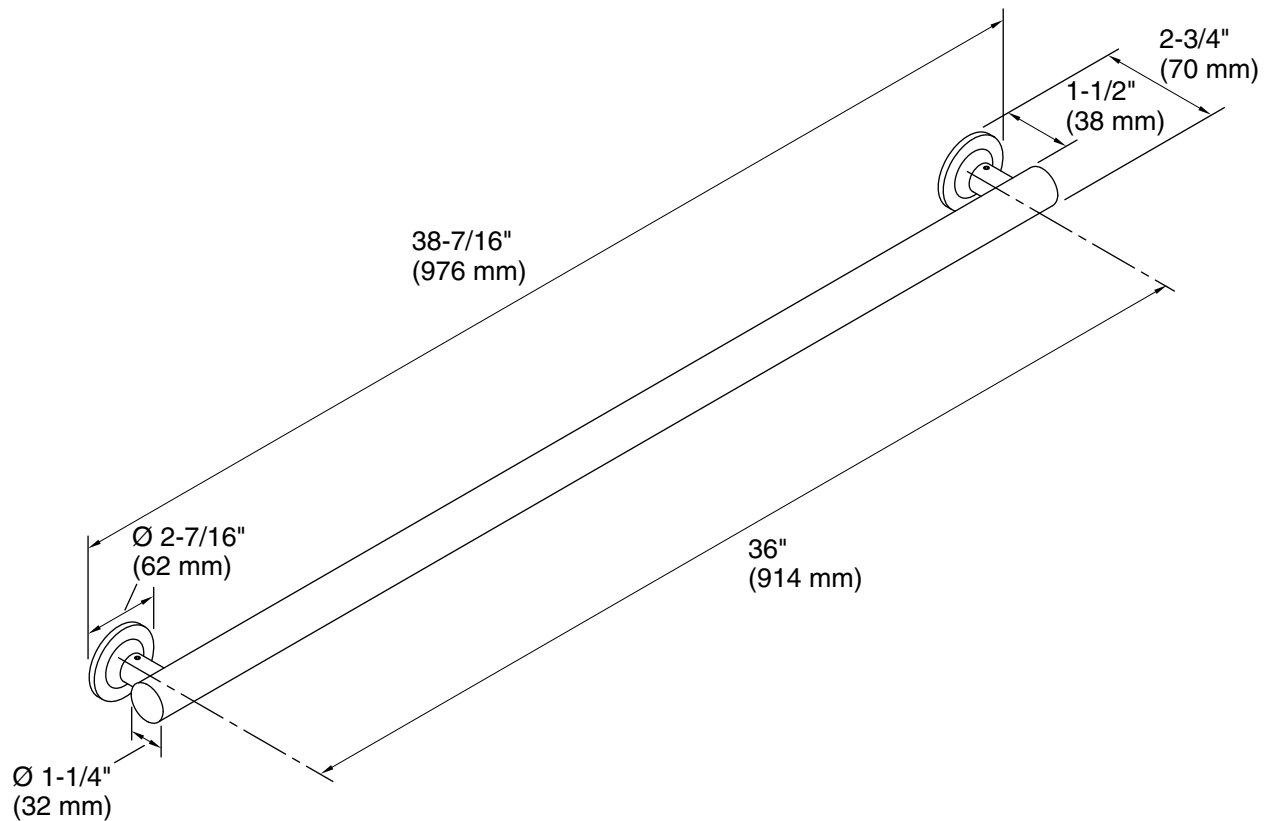

Technical Information

All product dimensions are nominal.

Material: Metal

Notes

Measure your actual product for roughing-in details.

WARNING: Risk of personal injury. The wall plates on the grab bar must be mounted to a brace between the wall studs. This will ensure that the weight of the user is adequately supported.