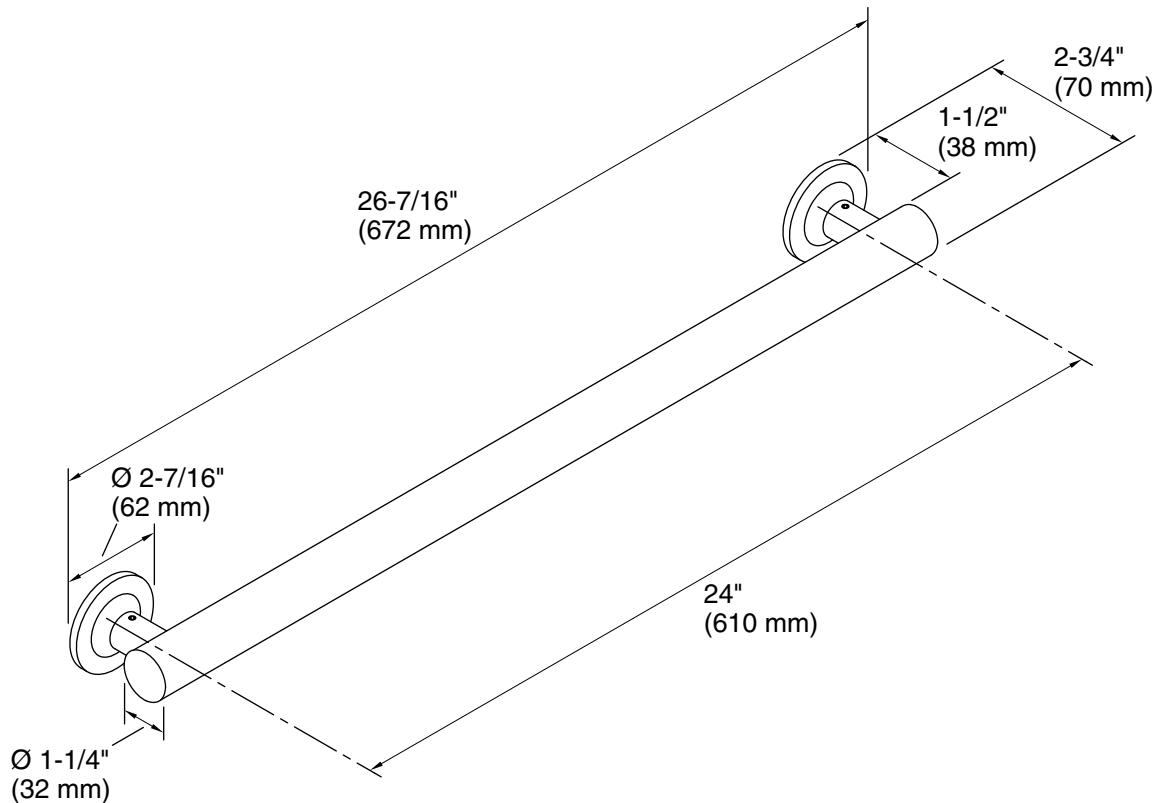

Technical Information

All product dimensions are nominal.

Material: Metal

Notes

Measure your actual product for roughing-in details.

WARNING: Risk of personal injury. The wall plates on the grab bar must be mounted to a brace between the wall studs. This will ensure that the weight of the user is adequately supported.