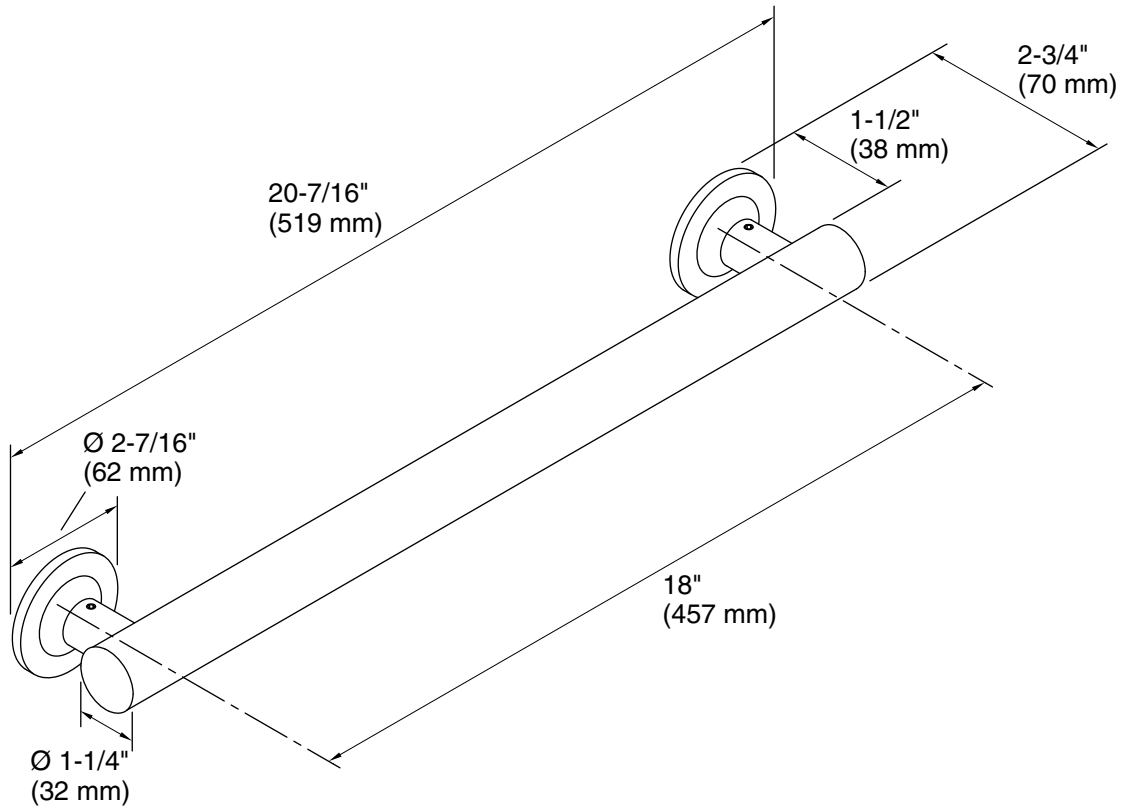

## Technical Information

All product dimensions are nominal.

Installation Type: Wall-mount

Material: Metal