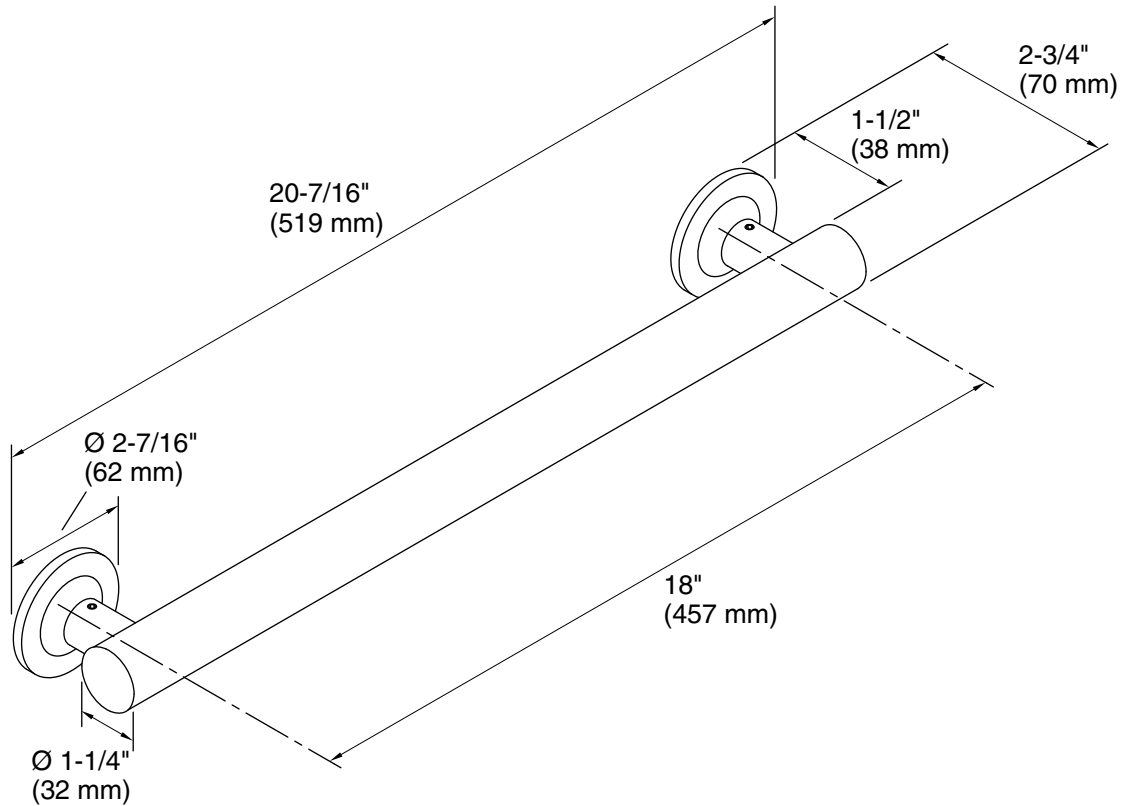

Technical Information

All product dimensions are nominal.

Material: Metal

Notes

Measure your actual product for roughing-in details.

WARNING: Risk of personal injury. The wall plates on the grab bar must be mounted to a brace between the wall studs. This will ensure that the weight of the user is adequately supported.