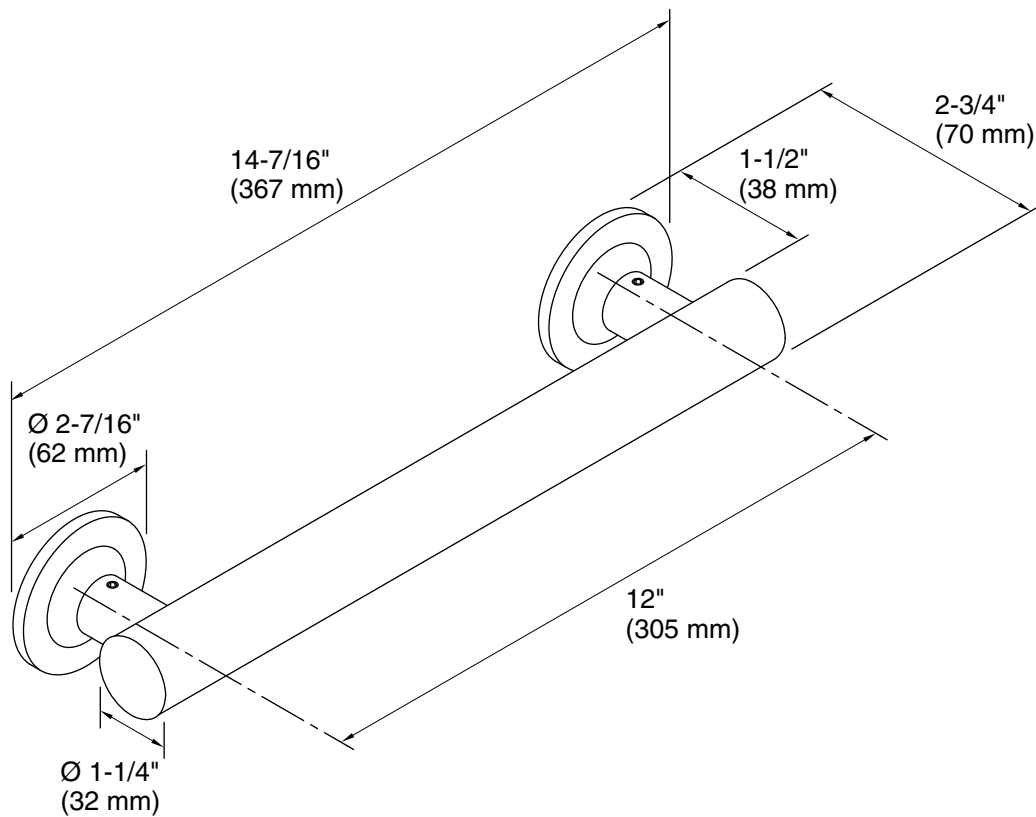

## Technical Information

All product dimensions are nominal.

Installation Type: Wall-mount

Material: Metal