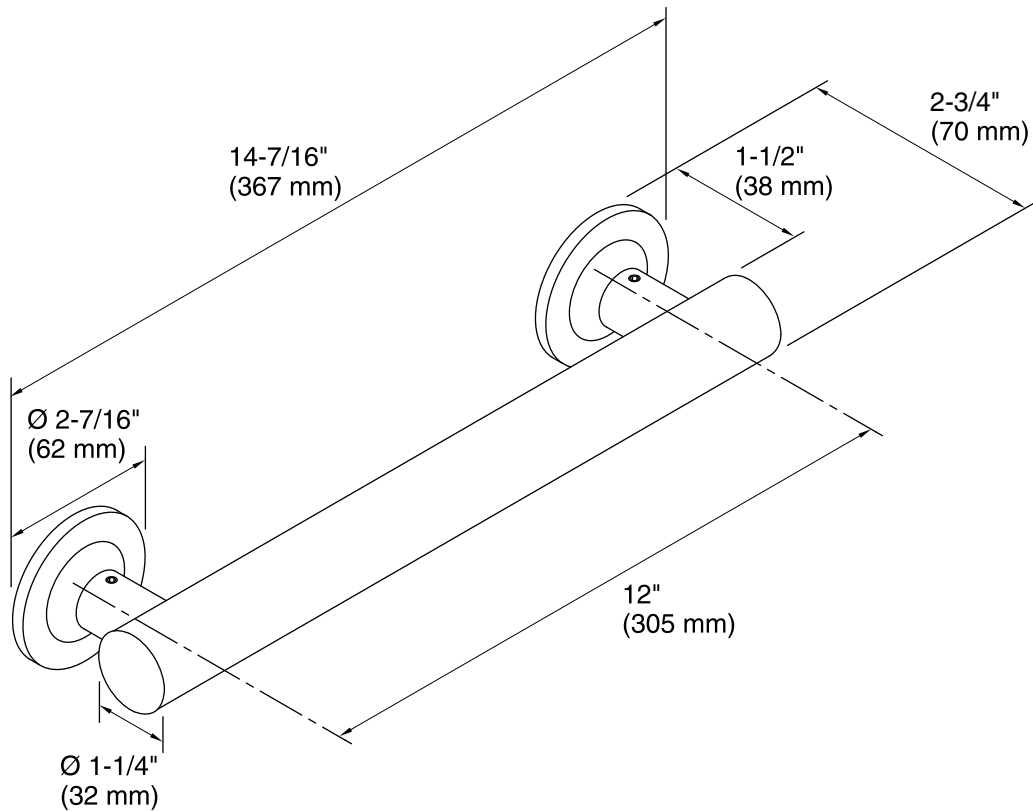

Technical Information

All product dimensions are nominal.

Notes

Measure your actual product for roughing-in details.

WARNING: Risk of personal injury. The wall plates on the grab bar must be mounted to a brace between the wall studs. This will ensure that the weight of the user is adequately supported.