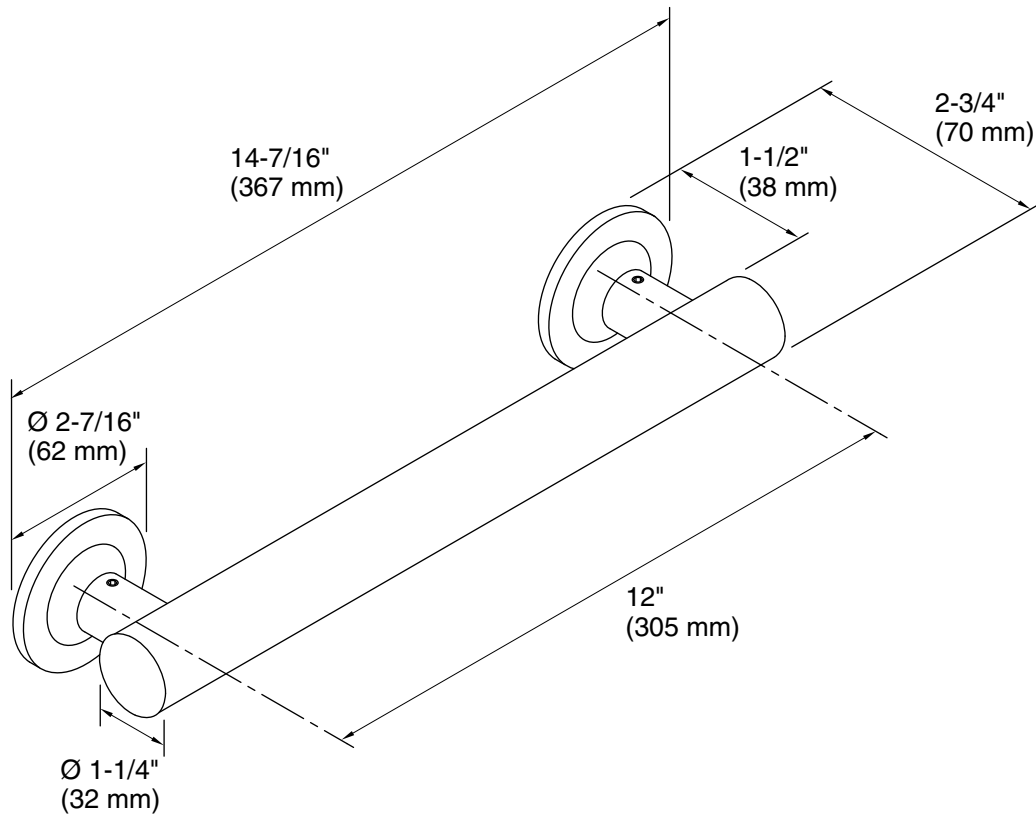

Technical Information

All product dimensions are nominal.

Material: Metal

Notes

Measure your actual product for roughing-in details.

WARNING: Risk of personal injury. The wall plates on the grab bar must be mounted to a brace between the wall studs. This will ensure that the weight of the user is adequately supported.