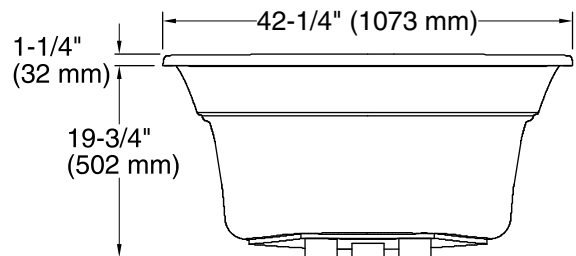

### Technical Information

All product dimensions are nominal.

Installation:	Drop-in
Drain location:	End
Basin area, bottom:	42" x 28" (1067 mm x 711 mm)
Basin area, top:	55" x 40" (1397 mm x 1016 mm)
Weight:	85 lbs (38.6 kg)
Minimum floor load:	41 lbs/ft <sup>2</sup> (200.2 kg/m <sup>2</sup> )
Water depth:	15-1/2" (394 mm)
Water capacity:	73 gal (276.3 L)
Template:	Drop-in, 1017044-7, required, included