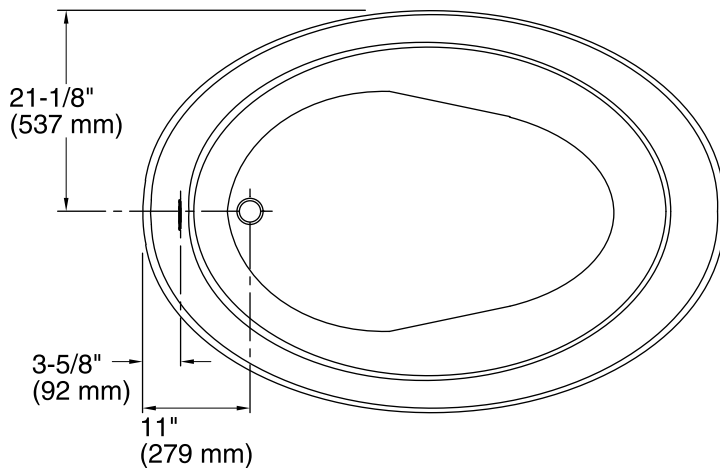

No change in measurements if connected with drain illustrated. (K-7161-AF)