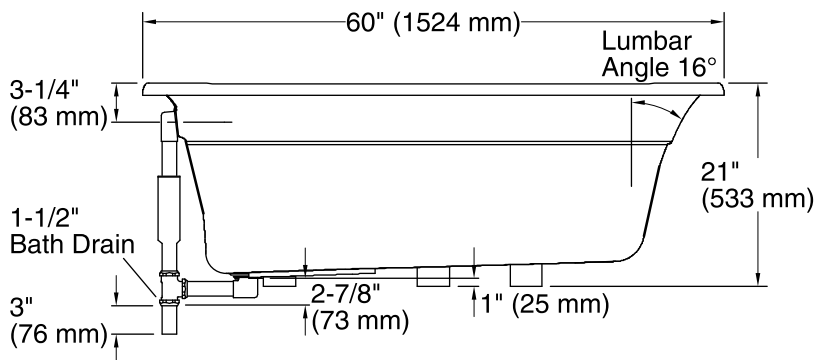

### Technical Information

All product dimensions are nominal.

Installation:	Drop-in
Drain location:	End
Basin area, bottom:	42" x 28" (1067 mm x 711 mm)
Basin area, top:	55" x 40" (1397 mm x 1016 mm)
Weight:	85 lbs (38.6 kg)
Minimum floor load:	41 lbs/ft <sup>2</sup> (200.2 kg/m <sup>2</sup> )
Water depth:	15-1/2" (394 mm)
Water capacity:	73 gal (276.3 L)
Template:	Drop-in, 1017044-7, required, included