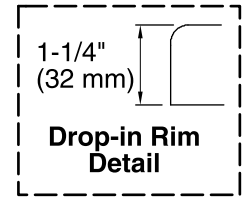

### Technical Information

All product dimensions are nominal.

Installation:	Drop-in
Drain location:	End
Basin area, bottom:	42" x 28" (1067 mm x 711 mm)
Basin area, top:	55" x 40" (1397 mm x 1016 mm)
Weight:	85 lbs (38.6 kg)
Minimum floor load:	41 lbs/ft <sup>2</sup> (200.2 kg/m <sup>2</sup> )
Water depth:	15-1/2" (394 mm)
Water capacity:	73 gal (276.3 L)
Template:	Drop-in, 1017044-7, required, included