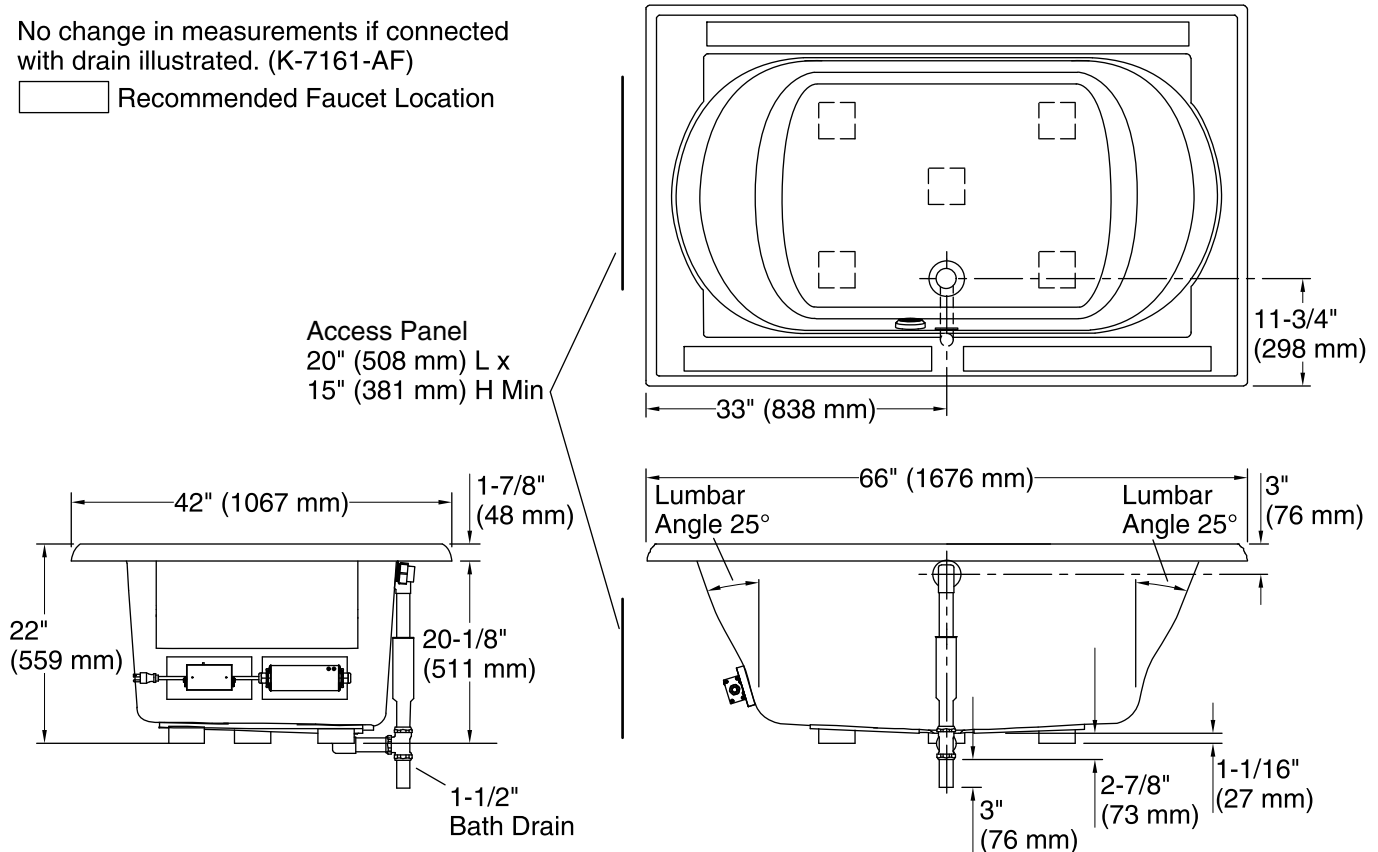

No change in measurements if connected with drain illustrated. (K-7161-AF)

Recommended Faucet Location

Required Electrical Service

One circuit required, protected with Class A Ground-Fault Circuit-Interrupter (GFCI). Outside North America, this device may be known as a Residual Current Device (RCD).

Heated Surface: 120 V, 15 A

Technical Information

All product dimensions are nominal.

Installation:	Drop-in
Drain location:	Center rear
Basin area, bottom:	42" x 27" (1067 mm x 686 mm)
Basin area, top:	54" x 30" (1372 mm x 762 mm)
Weight:	80 lbs (36.3 kg)
Minimum floor load:	40 lbs/ft² (195.3 kg/m²)
Water depth:	16" (406 mm)
Water capacity:	81 gal (306.6 L)
Cutout:	Drop-in, 64-1/2" x 40-1/2" (1638 mm x 1029 mm)
Electrical component rating:	Heated Surface: 120 V, 0.5 A, 60 Hz, 65 W
Minimum flat for door:	4-1/4" (108 mm)

Notes

Measure your actual product for rough-in details. Install this product according to the installation instructions.

The hot water supply should be 70% of the capacity of the bath or greater. Installations will vary.

If installing a rim-mount faucet, make sure there is no interference above or below the deck before drilling any holes.