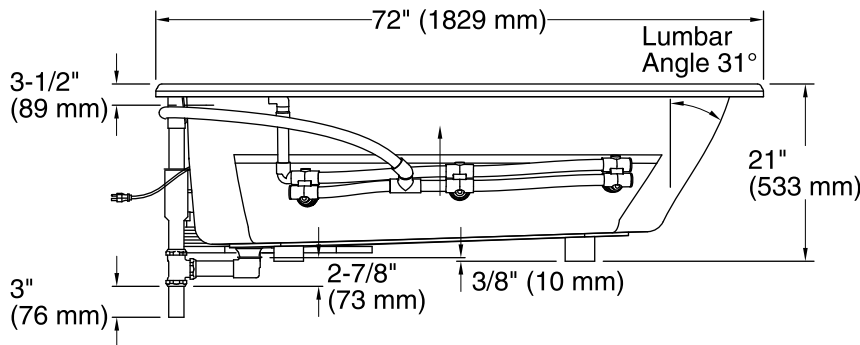

No change in measurements if connected with drain illustrated. (K-11677)

Recommended faucet area