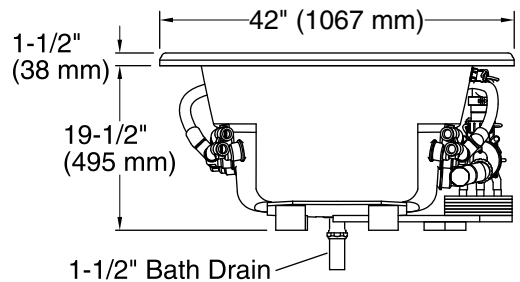

Required Electrical Service

One dedicated circuit required, protected with Class A Ground-Fault Circuit-Interrupter (GFCI). Outside North America, this device may be known as a Residual Current Device (RCD).

Pump: 120 V, 15 A, 60 Hz

Technical Information

All product dimensions are nominal.

Installation:	Drop-in
Drain location:	End
Basin area, bottom:	55-1/4" x 23-1/2" (1403 mm x 597 mm)
Basin area, top:	64-1/2" x 32" (1638 mm x 813 mm)
Weight:	112 lbs (50.8 kg)
Minimum floor load:	36 lbs/ft² (175.8 kg/m²)
Water depth:	15" (381 mm)
Water capacity:	75 gal (283.9 L)
Template:	Drop-in, 1042557-7, required, included
Electrical component rating:	Pump: 120 V, 7.5 A, 60 Hz
Pump speed:	Single

Notes

Measure your actual product for rough-in details. Install this product according to the installation instructions.

The hot water supply should be 70% of the capacity of the bath or greater. Installations will vary.

Provide one grounded electrical outlet within 24" (610 mm) of each component.