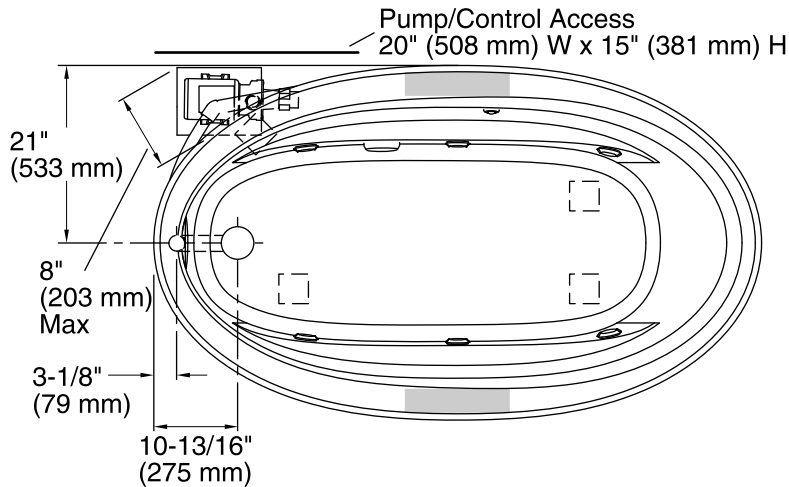

No change in measurements if connected with drain illustrated. (K-11677)

Recommended faucet area