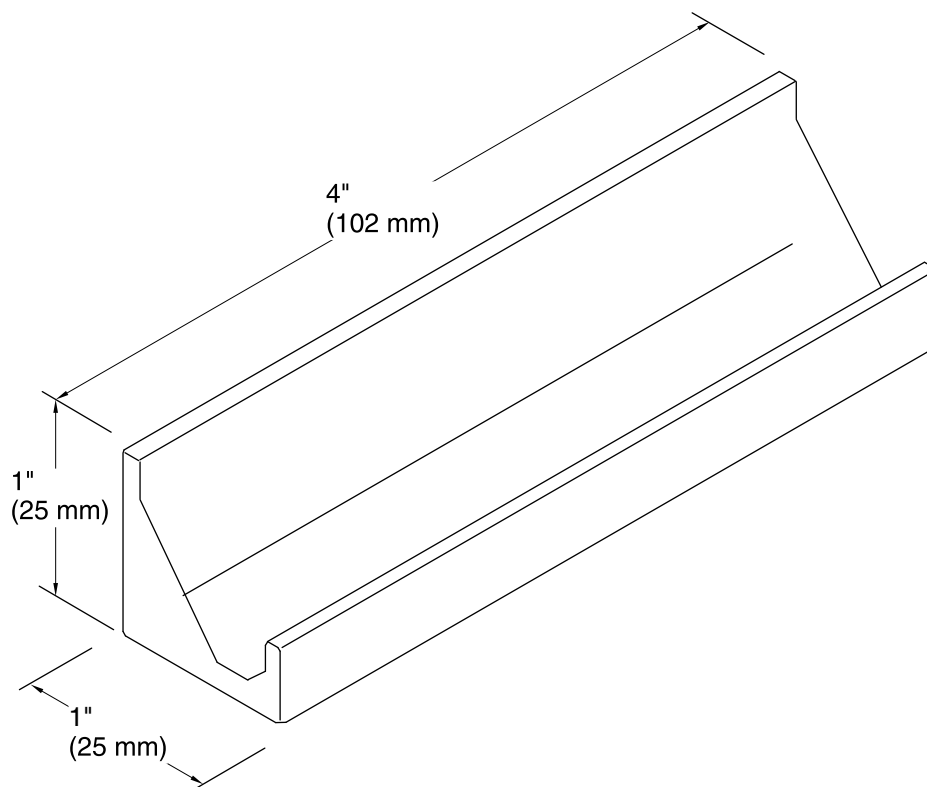

Technical Information

All product dimensions are nominal.

Notes

Install this product according to the installation guide.