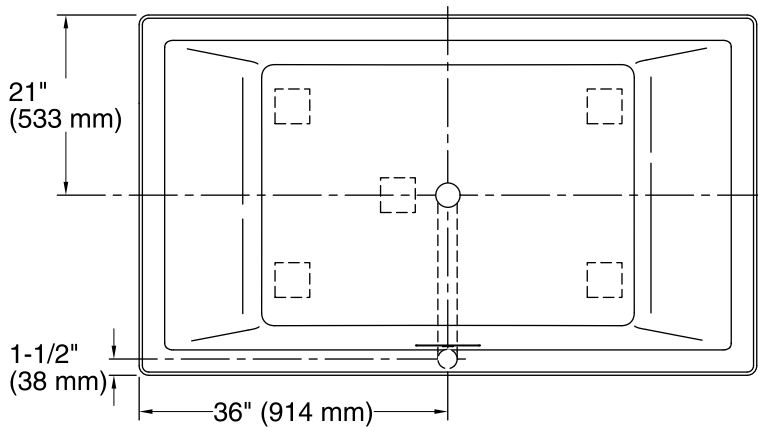

Features

- Generous 6-foot length provides spacious bathing for up to two people.
- Molded lumbar support offers extra comfort while bathing.
- Slotted overflow allows for deep soaking.
- Center drain.
- Under-mountable

No change in measurements if connected with drain illustrated. (K-7272)

Technical Information

All product dimensions are nominal.

Installation:	Drop-in, Under-mount
Drain location:	Center
Basin area, bottom:	45-3/4" x 32" (1162 mm x 813 mm)
Basin area, top:	66" x 36" (1676 mm x 914 mm)
Weight:	85 lbs (38.6 kg)
Minimum floor load:	60 lbs/ft ² (292.9 kg/m ²)
Water depth:	19" (483 mm)
Water capacity:	139 gal (526.2 L)
Cutout:	Drop-in, 70-1/2" x 40-1/2" (1791 mm x 1029 mm)
Minimum flat for door:	2-9/16" (66 mm)