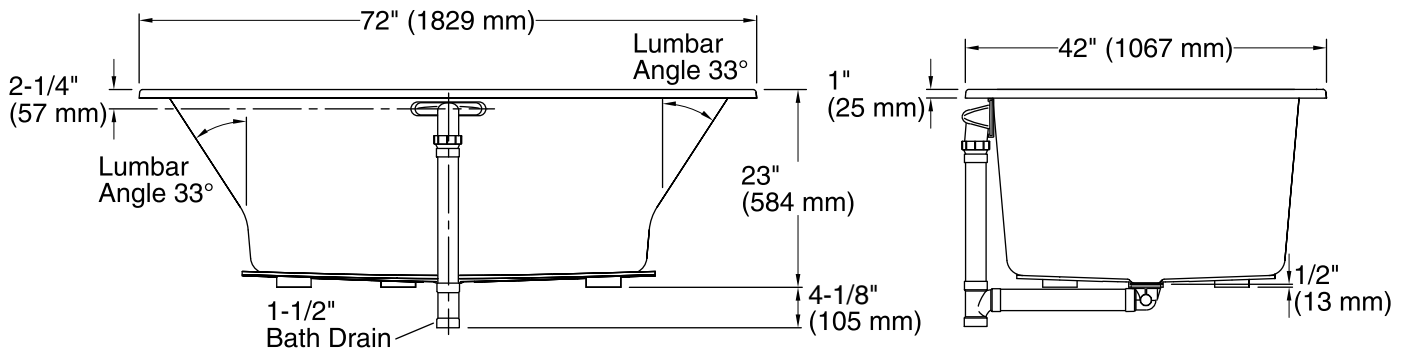

Features

- Generous 6-foot length provides spacious bathing for up to two people.
- Molded lumbar support offers extra comfort while bathing.
- Slotted overflow allows for deep soaking.
- Center drain.
- Under-mountable

No change in measurements if connected with drain illustrated. (K-7272)

Technical Information

All product dimensions are nominal.

Installation:	Drop-in, Under-mount
Drain location:	Center
Basin area, bottom:	45-3/4" x 32" (1162 mm x 813 mm)
Basin area, top:	66" x 36" (1676 mm x 914 mm)
Weight:	85 lbs (38.6 kg)
Minimum floor load:	60 lbs/ft ² (292.9 kg/m ²)
Water depth:	19" (483 mm)
Water capacity:	139 gal (526.2 L)
Cutout:	Drop-in, 70-1/2" x 40-1/2" (1791 mm x 1029 mm)
Minimum flat for door:	2-9/16" (66 mm)