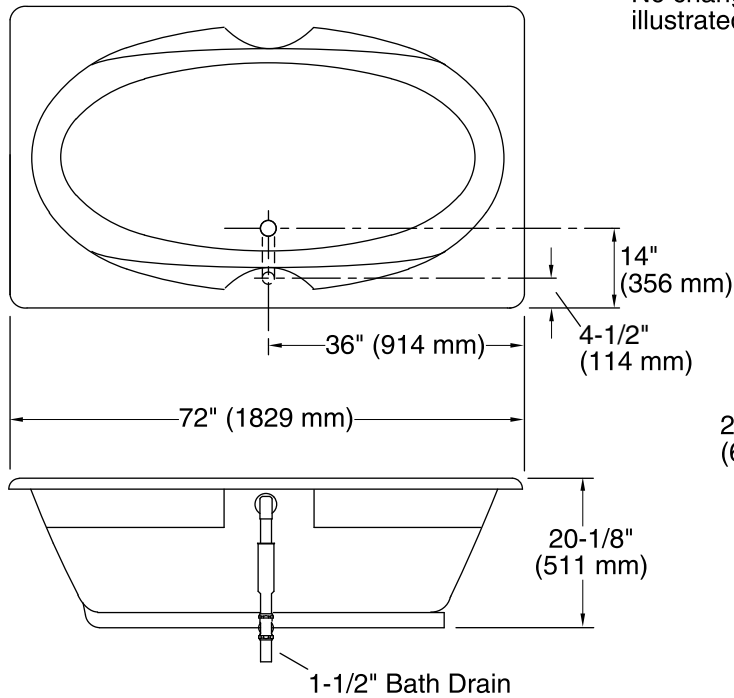

Features

- Generous 6-foot oval basin provides an incredibly spacious bathing area for up to two people.
- Molded lumbar support and armrests offer extra comfort while bathing.
- Reversible drain.

Material

Color	Code	Description
	0	White
	96	Biscuit
	47	Almond

No change in measurements if connected with drain illustrated. (K-11677)

Drop-in Rim Detail

Technical Information

All product dimensions are nominal.

Installation:	Drop-in
Drain location:	Center
Basin area, bottom:	53" x 26" (1346 mm x 660 mm)
Basin area, top:	65" x 34" (1651 mm x 864 mm)
Weight:	51 lbs (23.1 kg)
Minimum floor load:	35 lbs/ft ² (170.9 kg/m ²)
Water depth:	15" (381 mm)
Water capacity:	78 gal (295.3 L)
Cutout:	Drop-in, 70-1/2" x 40-1/2" (1791 mm x 1029 mm)
Minimum flat for door:	2-11/16" (69 mm)

Notes

Measure your actual product for rough-in details.

Install this product according to the installation instructions.

The hot water supply should be 70% of the capacity of the bath or greater. Installations will vary.