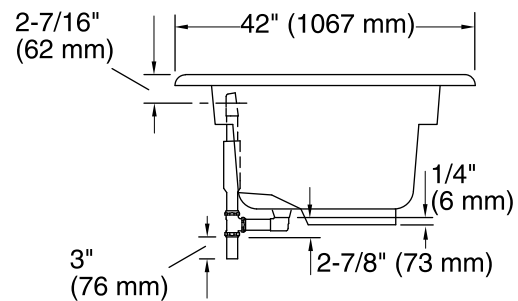

Color	Code	Description
	0	White
	96	Biscuit
	47	Almond

No change in measurements if connected with drain illustrated. (K-11677)

Drop-in Rim Detail

Technical Information

All product dimensions are nominal.

Installation:	Drop-in
Drain location:	Center
Basin area, bottom:	53" x 26" (1346 mm x 660 mm)
Basin area, top:	65" x 34" (1651 mm x 864 mm)
Weight:	51 lbs (23.1 kg)
Minimum floor load:	35 lbs/ft ² (170.9 kg/m ²)
Water depth:	15" (381 mm)
Water capacity:	78 gal (295.3 L)
Cutout:	Drop-in, 70-1/2" x 40-1/2" (1791 mm x 1029 mm)
Minimum flat for door:	2-11/16" (69 mm)

Notes

Measure your actual product for rough-in details.

Install this product according to the installation instructions.

The hot water supply should be 70% of the capacity of the bath or greater. Installations will vary.