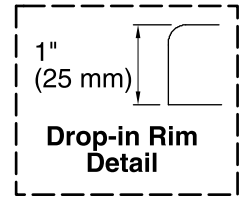

THE BOLD LOOK
OF **KOHLER**®

No change in measurements if connected with drain illustrated. (K-7272)

Technical Information

All product dimensions are nominal.

Installation:	Drop-in, Under-mount
Drain location:	End
Basin area, bottom:	42" x 23-1/2" (1067 mm x 597 mm)
Basin area, top:	55-1/8" x 27-1/8" (1400 mm x 689 mm)
Weight:	75 lbs (34 kg)
Minimum floor load:	58 lbs/ft ² (283.2 kg/m ²)
Water depth:	17-1/8" (435 mm)
Water capacity:	81 gal (306.6 L)
Cutout:	Drop-in, 59-1/2" x 31-1/2" (1511 mm x 800 mm)
Minimum flat for door:	2-3/8" (60 mm)