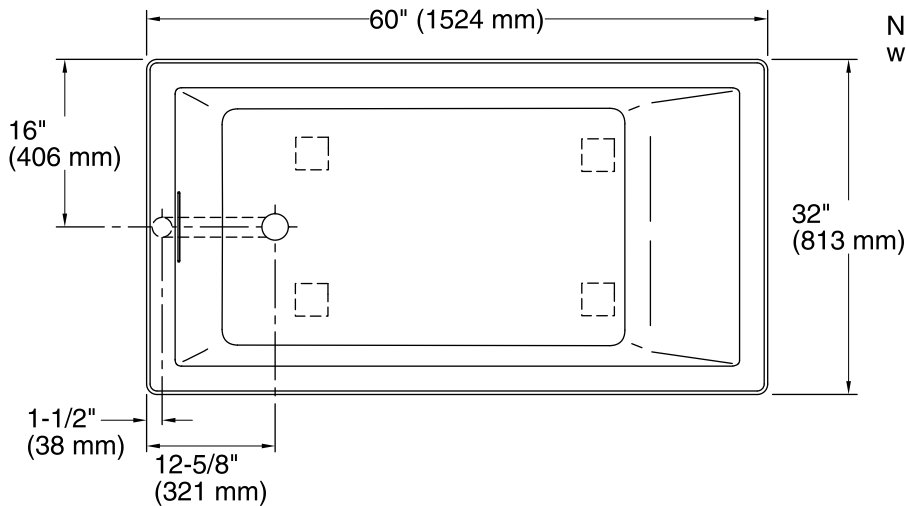

THE BOLD LOOK
OF **KOHLER**®

No change in measurements if connected with drain illustrated. (K-7272)

Technical Information

All product dimensions are nominal.

Installation:	Drop-in, Under-mount
Drain location:	End
Basin area, bottom:	42" x 23-1/2" (1067 mm x 597 mm)
Basin area, top:	55-1/8" x 27-1/8" (1400 mm x 689 mm)
Weight:	75 lbs (34 kg)
Minimum floor load:	58 lbs/ft ² (283.2 kg/m ²)
Water depth:	17-1/8" (435 mm)
Water capacity:	81 gal (306.6 L)
Cutout:	Drop-in, 59-1/2" x 31-1/2" (1511 mm x 800 mm)
Minimum flat for door:	2-3/8" (60 mm)