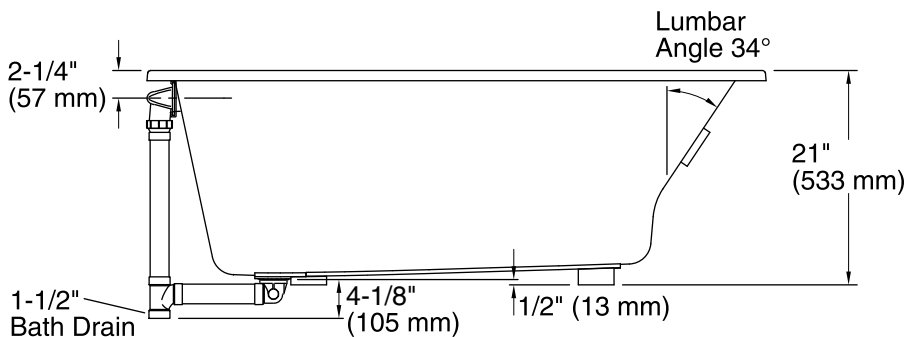

THE BOLD LOOK
OF **KOHLER**®

No change in measurements if connected with drain illustrated. (K-7272)

Technical Information

All product dimensions are nominal.

Installation:	Drop-in, Under-mount
Drain location:	End
Basin area, bottom:	42" x 23-1/2" (1067 mm x 597 mm)
Basin area, top:	55-1/8" x 27-1/8" (1400 mm x 689 mm)
Weight:	75 lbs (34 kg)
Minimum floor load:	58 lbs/ft ² (283.2 kg/m ²)
Water depth:	17-1/8" (435 mm)
Water capacity:	81 gal (306.6 L)
Cutout:	Drop-in, 59-1/2" x 31-1/2" (1511 mm x 800 mm)
Minimum flat for door:	2-3/8" (60 mm)