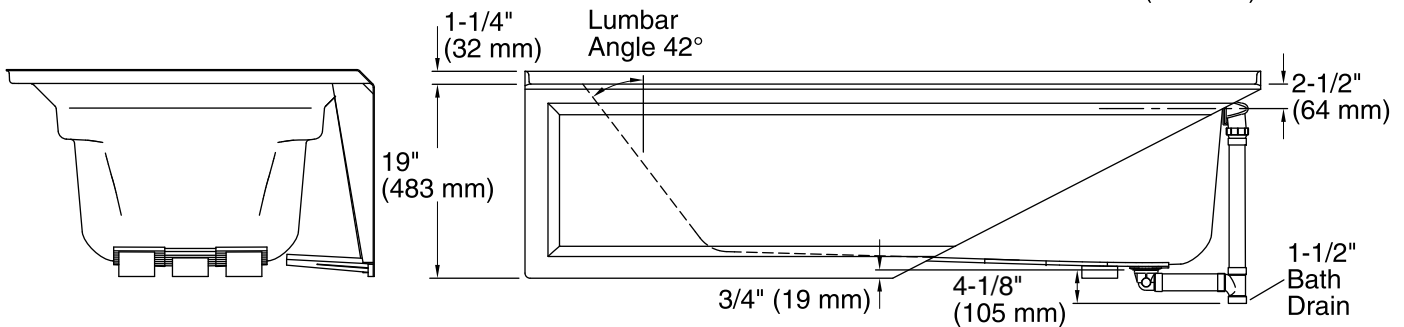

Features

- Comfort Depth® design offers a convenient 19-inch step-over height while retaining the same depth as a standard 21-inch bath.
- Generous 6-foot length provides an incredibly spacious bathing area.
- Molded lumbar support and armrests offer extra comfort while bathing.
- Slotted overflow allows for deep soaking.
- Integral apron.
- Integral flange helps prevent water from seeping behind wall and simplifies alcove installation.
- Textured bottom surface
- Right-hand drain.
- Coordinates with other products in the Archer collection.

No change in measurements if connected with drain illustrated. (K-7272)

Technical Information

All product dimensions are nominal.

Installation:	Three-wall alcove
Drain location:	Right
Basin area, bottom:	51-3/8" x 21" (1305 mm x 533 mm)
Basin area, top:	64-1/2" x 30-1/2" (1638 mm x 775 mm)
Weight:	80 lbs (36.3 kg)
Minimum floor load:	40 lbs/ft ² (195.3 kg/m ²)
Water depth:	15" (381 mm)
Water capacity:	72 gal (272.5 L)
Minimum flat for door:	1-9/16" (40 mm)