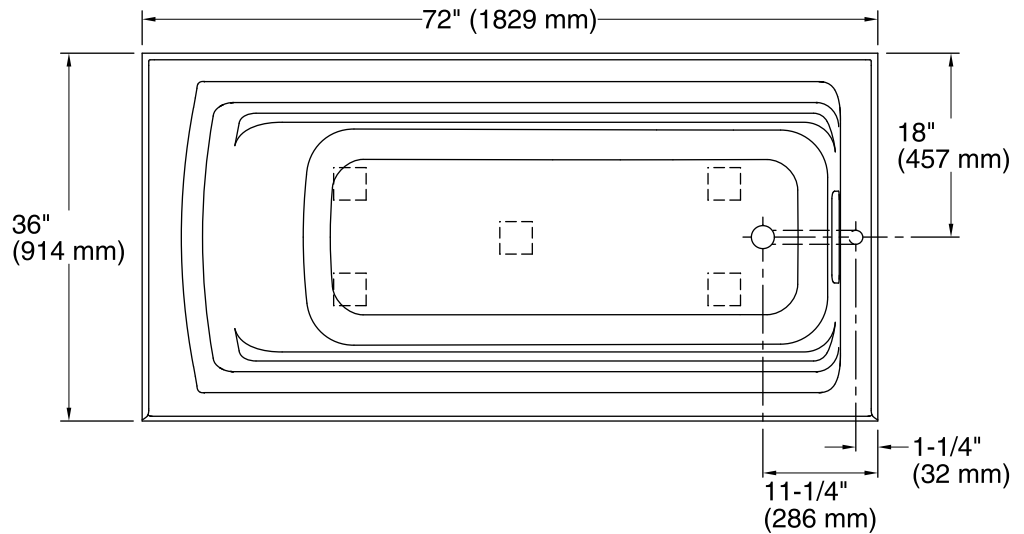

Features

- Comfort Depth® design offers a convenient 19-inch step-over height while retaining the same depth as a standard 21-inch bath.
- Generous 6-foot length provides an incredibly spacious bathing area.
- Molded lumbar support and armrests offer extra comfort while bathing.
- Slotted overflow allows for deep soaking.
- Integral apron.
- Integral flange helps prevent water from seeping behind wall and simplifies alcove installation.
- Textured bottom surface
- Right-hand drain.
- Coordinates with other products in the Archer collection.

No change in measurements if connected with drain illustrated. (K-7272)

Technical Information

All product dimensions are nominal.

Installation:	Three-wall alcove
Drain location:	Right
Basin area, bottom:	51-3/8" x 21" (1305 mm x 533 mm)
Basin area, top:	64-1/2" x 30-1/2" (1638 mm x 775 mm)
Weight:	80 lbs (36.3 kg)
Minimum floor load:	40 lbs/ft ² (195.3 kg/m ²)
Water depth:	15" (381 mm)
Water capacity:	72 gal (272.5 L)
Minimum flat for door:	1-9/16" (40 mm)