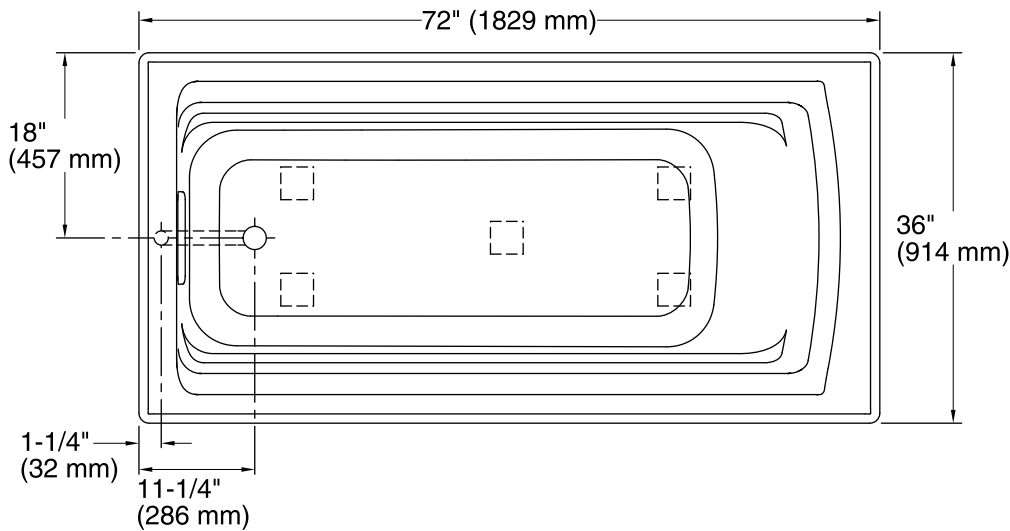

No change in measurements if connected with drain illustrated. (K-7272)

Technical Information

All product dimensions are nominal.

Installation:	Drop-in
Drain location:	End
Basin area, bottom:	51-3/8" x 21" (1305 mm x 533 mm)
Basin area, top:	64-1/2" x 30-1/2" (1638 mm x 775 mm)
Weight:	70 lbs (31.8 kg)
Minimum floor load:	39 lbs/ft ² (190.4 kg/m ²)
Water depth:	15" (381 mm)
Water capacity:	72 gal (272.5 L)
Cutout:	Drop-in, 70-1/2" x 34-1/2" (1791 mm x 876 mm)
Minimum flat for door:	1-9/16" (40 mm)