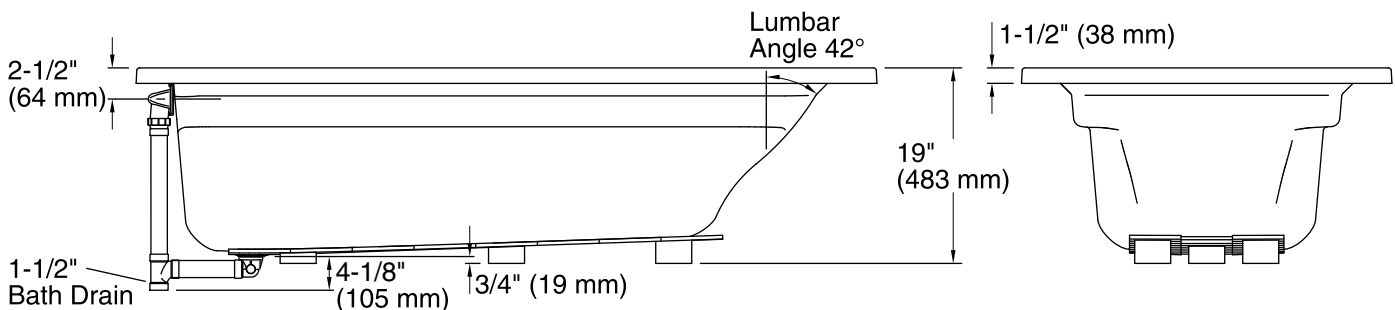

No change in measurements if connected with drain illustrated. (K-7272)

Technical Information

All product dimensions are nominal.

Installation:	Drop-in
Drain location:	End
Basin area, bottom:	51-3/8" x 21" (1305 mm x 533 mm)
Basin area, top:	64-1/2" x 30-1/2" (1638 mm x 775 mm)
Weight:	70 lbs (31.8 kg)
Minimum floor load:	39 lbs/ft ² (190.4 kg/m ²)
Water depth:	15" (381 mm)
Water capacity:	72 gal (272.5 L)
Cutout:	Drop-in, 70-1/2" x 34-1/2" (1791 mm x 876 mm)
Minimum flat for door:	1-9/16" (40 mm)

Notes

Measure your actual product for rough-in details. Install this product according to the installation instructions.

The hot water supply should be 70% of the capacity of the bath or greater. Installations will vary.