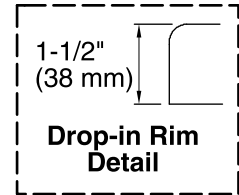

No change in measurements if connected with drain illustrated. (K-7272)

Technical Information

All product dimensions are nominal.

Installation:	Drop-in
Drain location:	End
Basin area, bottom:	51-3/8" x 21" (1305 mm x 533 mm)
Basin area, top:	64-1/2" x 30-1/2" (1638 mm x 775 mm)
Weight:	70 lbs (31.8 kg)
Minimum floor load:	39 lbs/ft ² (190.4 kg/m ²)
Water depth:	15" (381 mm)
Water capacity:	72 gal (272.5 L)
Cutout:	Drop-in, 70-1/2" x 34-1/2" (1791 mm x 876 mm)
Minimum flat for door:	1-9/16" (40 mm)