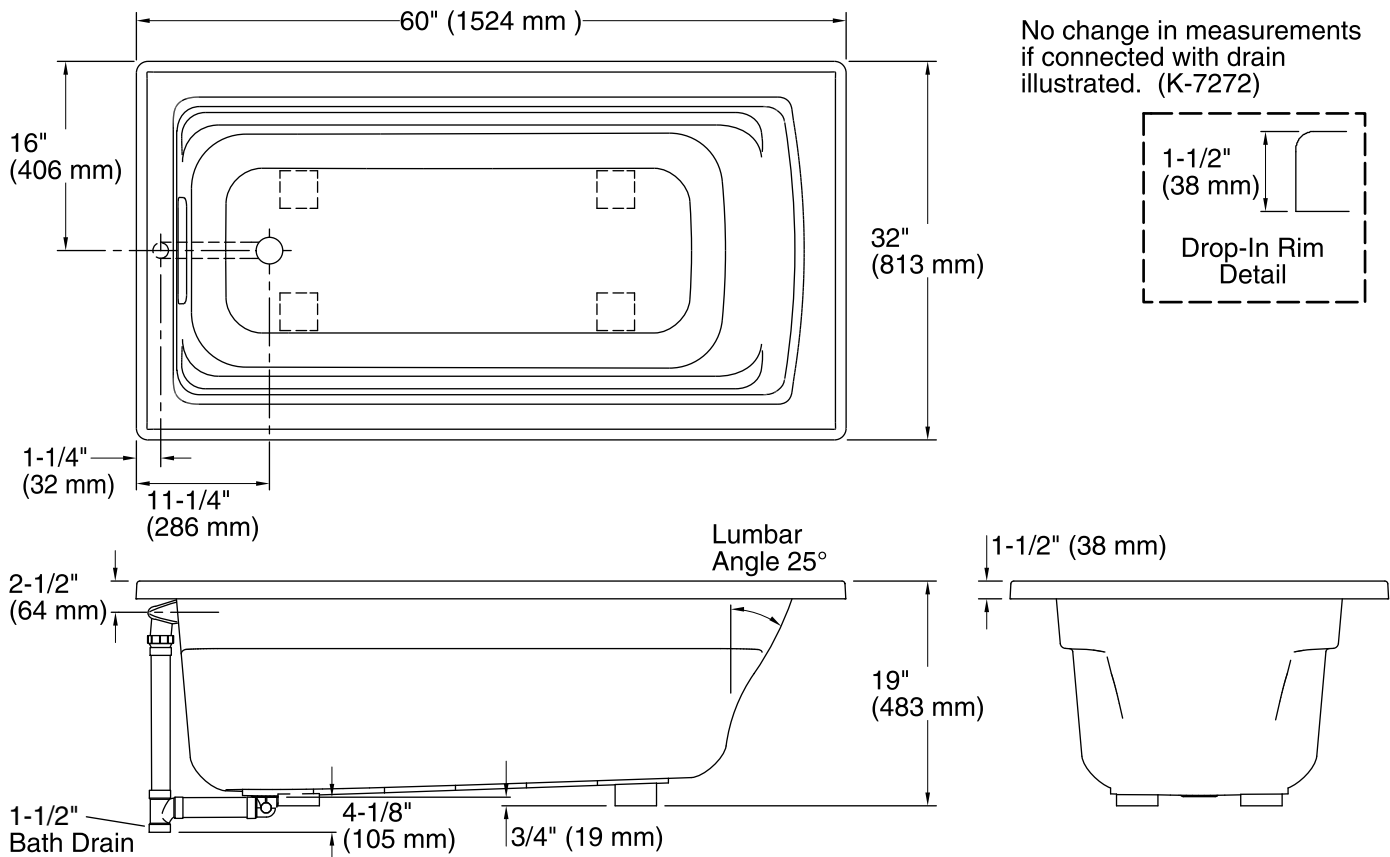

No change in measurements if connected with drain illustrated. (K-7272)

Technical Information

All product dimensions are nominal.

Installation:	Drop-in
Drain location:	End
Basin area, bottom:	45-1/8" x 19-11/16" (1146 mm x 500 mm)
Basin area, top:	52-3/4" x 25-5/16" (1340 mm x 643 mm)
Weight:	70 lbs (31.8 kg)
Minimum floor load:	44 lbs/ft² (214.8 kg/m²)
Water depth:	15" (381 mm)
Water capacity:	58 gal (219.6 L)
Cutout:	Drop-in, 58-1/2" x 30-1/2" (1486 mm x 775 mm)
Minimum flat for door:	2-3/16" (56 mm)

Notes

- Measure your actual product for rough-in details. Install this product according to the installation instructions.
- The hot water supply should be 70% of the capacity of the bath or greater. Installations will vary.
- ADA compliant when installed to the specific requirements of these regulations.