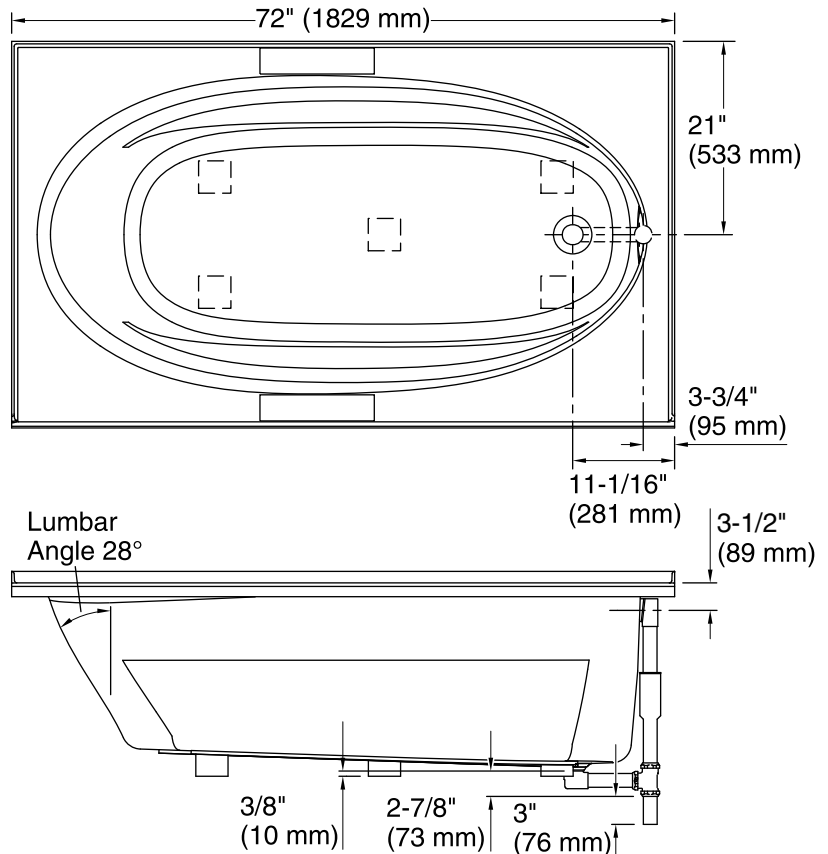

Features

- Decked oval shape creates a graceful and spacious bathing experience.
- Generous 6-foot length provides spacious bathing for up to two people.
- Molded lumbar support and armrests offer extra comfort while bathing.
- Integral flange helps prevent water from seeping behind wall and simplifies alcove installation.
- Right-hand drain.

 Recommended Faucet Location

Tile Flange Detail

Technical Information

All product dimensions are nominal.

Installation:	Three-wall alcove
Drain location:	Right
Basin area, bottom:	55" x 23-1/4" (1397 mm x 591 mm)
Basin area, top:	64" x 32" (1626 mm x 813 mm)
Weight:	100 lbs (45.4 kg)
Minimum floor load:	38 lbs/ft ² (185.5 kg/m ²)
Water depth:	15" (381 mm)
Water capacity:	78.5 gal (297.2 L)
Minimum flat for door:	3-1/16" (78 mm)

Notes

Measure your actual product for rough-in details. Install this product according to the installation instructions.

The hot water supply should be 70% of the capacity of the bath or greater. Installations will vary.