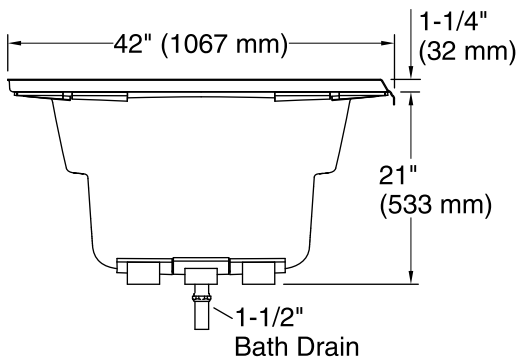

Features

- Decked oval shape creates a graceful and spacious bathing experience.
- Generous 6-foot length provides spacious bathing for up to two people.
- Molded lumbar support and armrests offer extra comfort while bathing.
- Integral flange helps prevent water from seeping behind wall and simplifies alcove installation.
- Right-hand drain.

 Recommended Faucet Location

Tile Flange Detail

Technical Information

All product dimensions are nominal.

Installation:	Three-wall alcove
Drain location:	Right
Basin area, bottom:	55" x 23-1/4" (1397 mm x 591 mm)
Basin area, top:	64" x 32" (1626 mm x 813 mm)
Weight:	100 lbs (45.4 kg)
Minimum floor load:	38 lbs/ft ² (185.5 kg/m ²)
Water depth:	15" (381 mm)
Water capacity:	78.5 gal (297.2 L)
Minimum flat for door:	3-1/16" (78 mm)

Notes

Measure your actual product for rough-in details. Install this product according to the installation instructions.

The hot water supply should be 70% of the capacity of the bath or greater. Installations will vary.