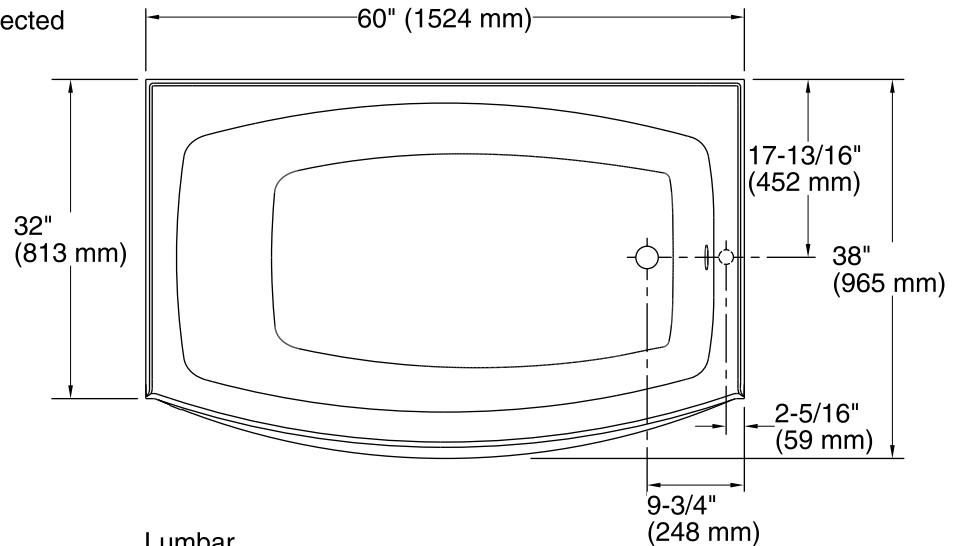

Features

- Curved basin and integral apron create a graceful and spacious bathing experience.
- Integral flange helps prevent water from seeping behind wall and simplifies alcove installation.
- Textured bottom
- Right-hand drain.

Color tiles intended for reference only.

Color	Code	Description
	0	White
	96	Biscuit
	47	Almond

No change in measurements if connected with drain illustrated. (K-7213)

Technical Information

All product dimensions are nominal.

Installation:	Three-wall alcove
Drain location:	Right
Basin area, bottom:	45-11/16" x 27-5/8" (1160 mm x 702 mm)
Basin area, top:	54" x 31" (1372 mm x 787 mm)
Weight:	78 lbs (35.4 kg)
Minimum floor load:	38 lbs/ft ² (185.5 kg/m ²)
Water depth:	12-5/8" (321 mm)
Water capacity:	60 gal (227.1 L)