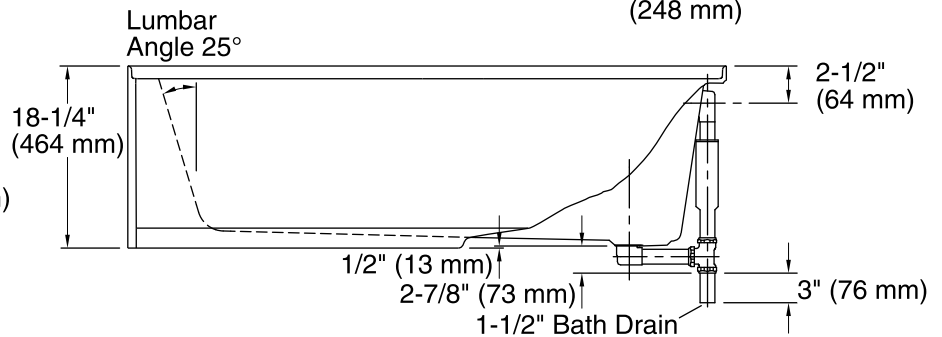

Features

- Curved basin and integral apron create a graceful and spacious bathing experience.
- Integral flange helps prevent water from seeping behind wall and simplifies alcove installation.
- Textured bottom
- Right-hand drain.

Color tiles intended for reference only.

Color	Code	Description
	0	White
	96	Biscuit
	47	Almond

No change in measurements if connected with drain illustrated. (K-7213)

Technical Information

All product dimensions are nominal.

Installation:	Three-wall alcove
Drain location:	Right
Basin area, bottom:	45-11/16" x 27-5/8" (1160 mm x 702 mm)
Basin area, top:	54" x 31" (1372 mm x 787 mm)
Weight:	78 lbs (35.4 kg)
Minimum floor load:	38 lbs/ft ² (185.5 kg/m ²)
Water depth:	12-5/8" (321 mm)
Water capacity:	60 gal (227.1 L)