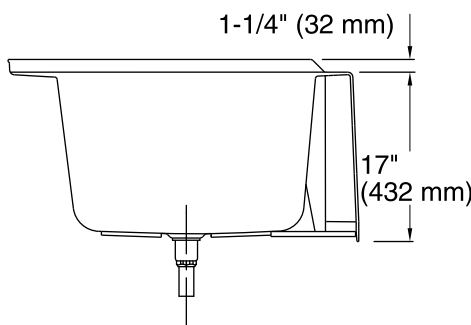

Features

- Curved basin and integral apron create a graceful and spacious bathing experience.
- Integral flange helps prevent water from seeping behind wall and simplifies alcove installation.
- Textured bottom
- Right-hand drain.

Color tiles intended for reference only.

Color	Code	Description
	0	White
	96	Biscuit
	47	Almond

No change in measurements if connected with drain illustrated. (K-7213)

Technical Information

All product dimensions are nominal.

Installation:	Three-wall alcove
Drain location:	Right
Basin area, bottom:	45-11/16" x 27-5/8" (1160 mm x 702 mm)
Basin area, top:	54" x 31" (1372 mm x 787 mm)
Weight:	78 lbs (35.4 kg)
Minimum floor load:	38 lbs/ft ² (185.5 kg/m ²)
Water depth:	12-5/8" (321 mm)
Water capacity:	60 gal (227.1 L)