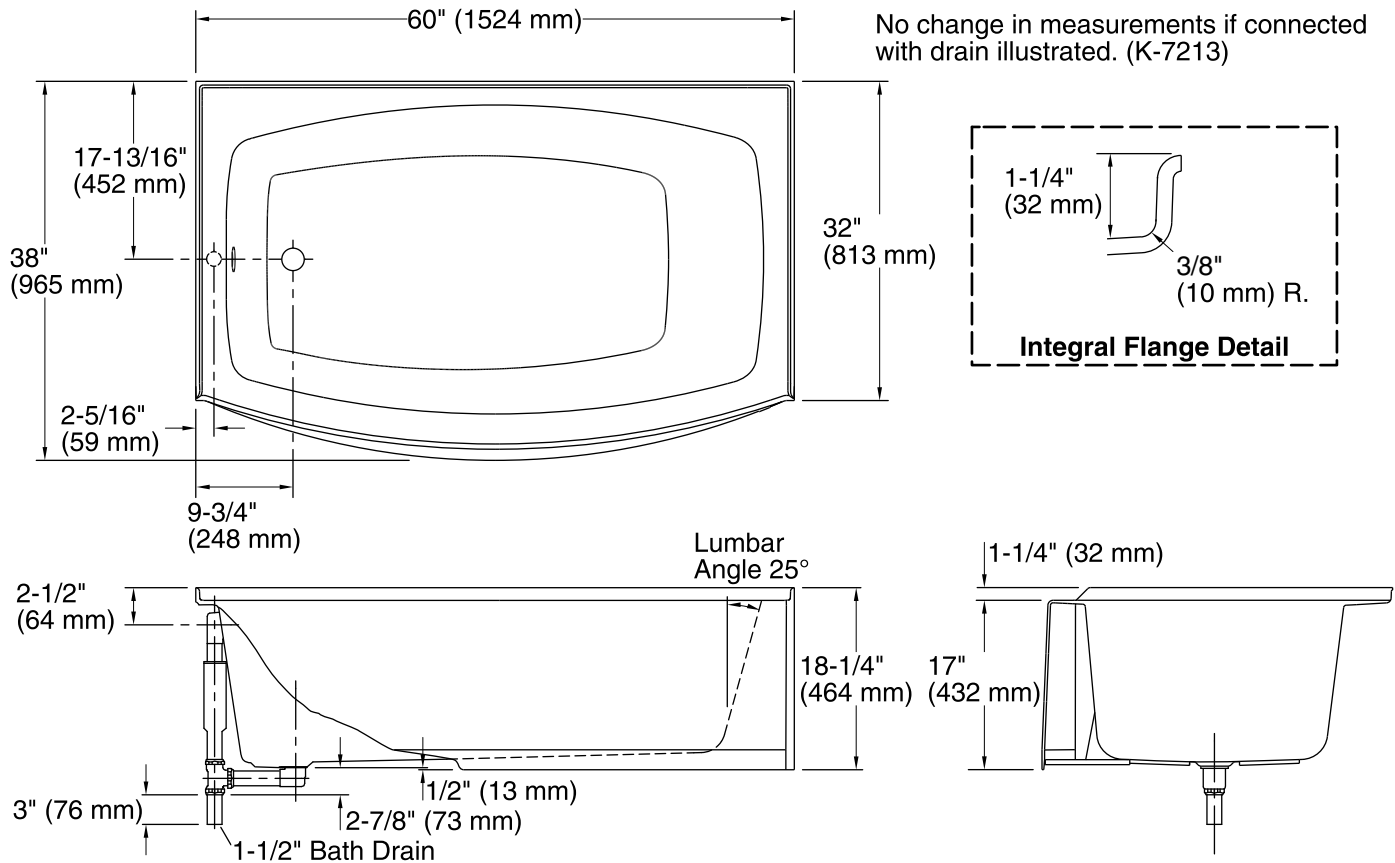

Features

- Curved basin and integral apron create a graceful and spacious bathing experience.
- Integral flange helps prevent water from seeping behind wall and simplifies alcove installation.
- Textured bottom surface
- Left-hand drain.

Color tiles intended for reference only.

Color	Code	Description
	0	White
	96	Biscuit
	47	Almond

Technical Information

All product dimensions are nominal.

Installation:	Three-wall alcove
Drain location:	Left
Basin area, bottom:	45-11/16" x 27-5/8" (1160 mm x 702 mm)
Basin area, top:	54" x 31" (1372 mm x 787 mm)
Weight:	78 lbs (35.4 kg)
Minimum floor load:	38 lbs/ft ² (185.5 kg/m ²)
Water depth:	12-5/8" (321 mm)
Water capacity:	60 gal (227.1 L)

Notes

- Measure your actual product for rough-in details.
- Install this product according to the installation instructions.
- The hot water supply should be 70% of the capacity of the bath or greater. Installations will vary.