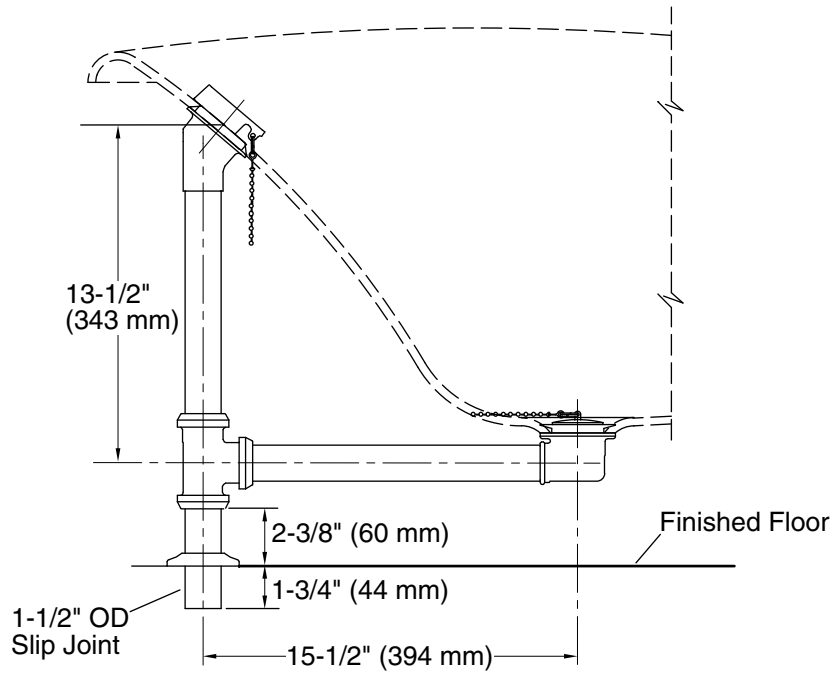

Features

- Includes brass tee and pipe
- Through-the-floor installation
- For use with K-100 Birthday Bath®

Material

- Solid-brass construction for durability and reliability

Recommended Products/Accessories

Technical Information

All product dimensions are nominal.

Notes

Measure your actual product for roughing-in details.

Install this product according to the installation guide.