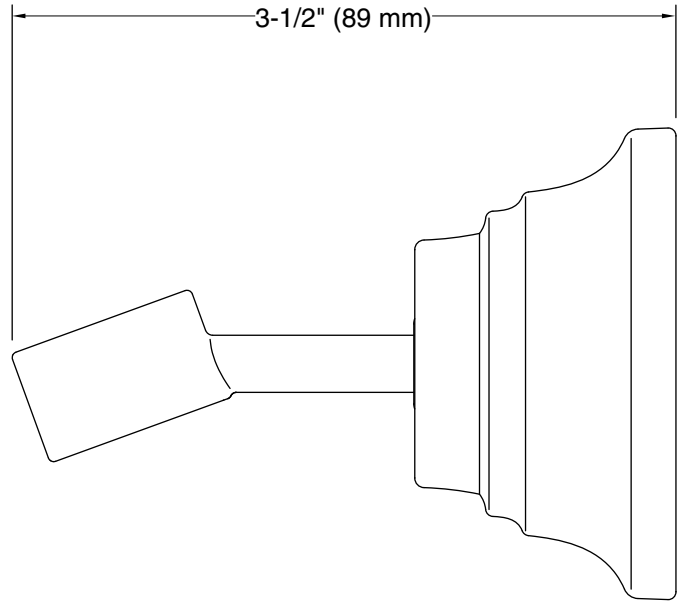

Technical Information

All product dimensions are nominal.

Notes

Install this product according to the installation guide.