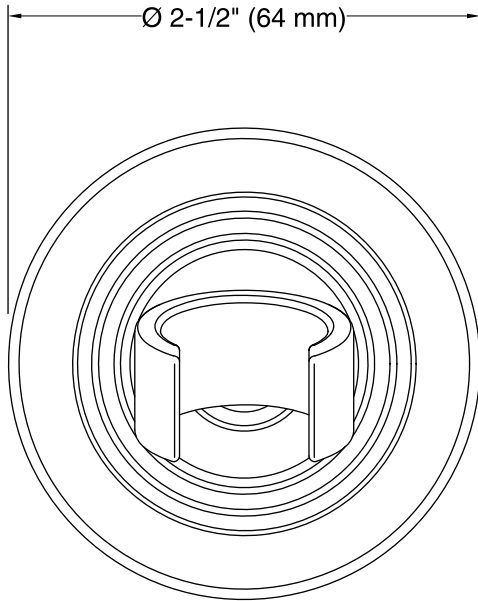

Technical Information

All product dimensions are nominal.

Notes

Install this product according to the installation guide.