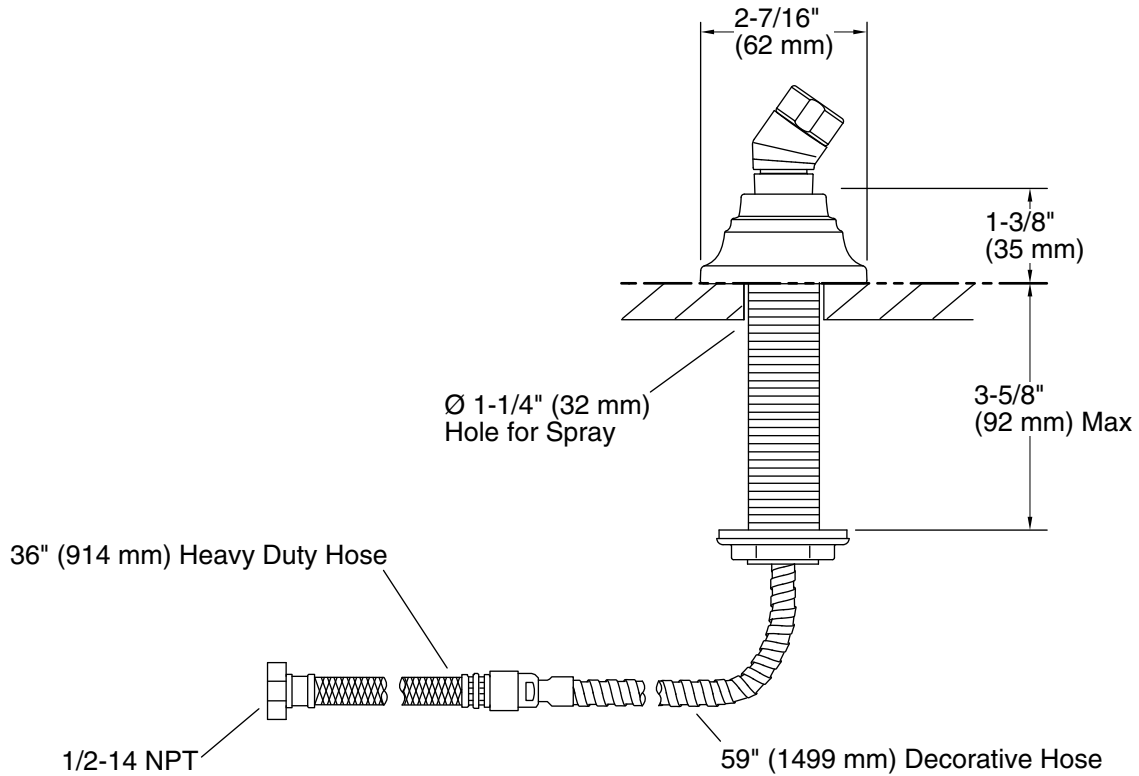

Features

- Includes Polished Chrome handshower hose
- For use with a handshower (sold separately)
- Coordinates with Bancroft faucets, accessories, and showering components to complete your bathroom

Material

Technical Information

All product dimensions are nominal.

Drain included: No

Notes

Install this product according to the installation guide.