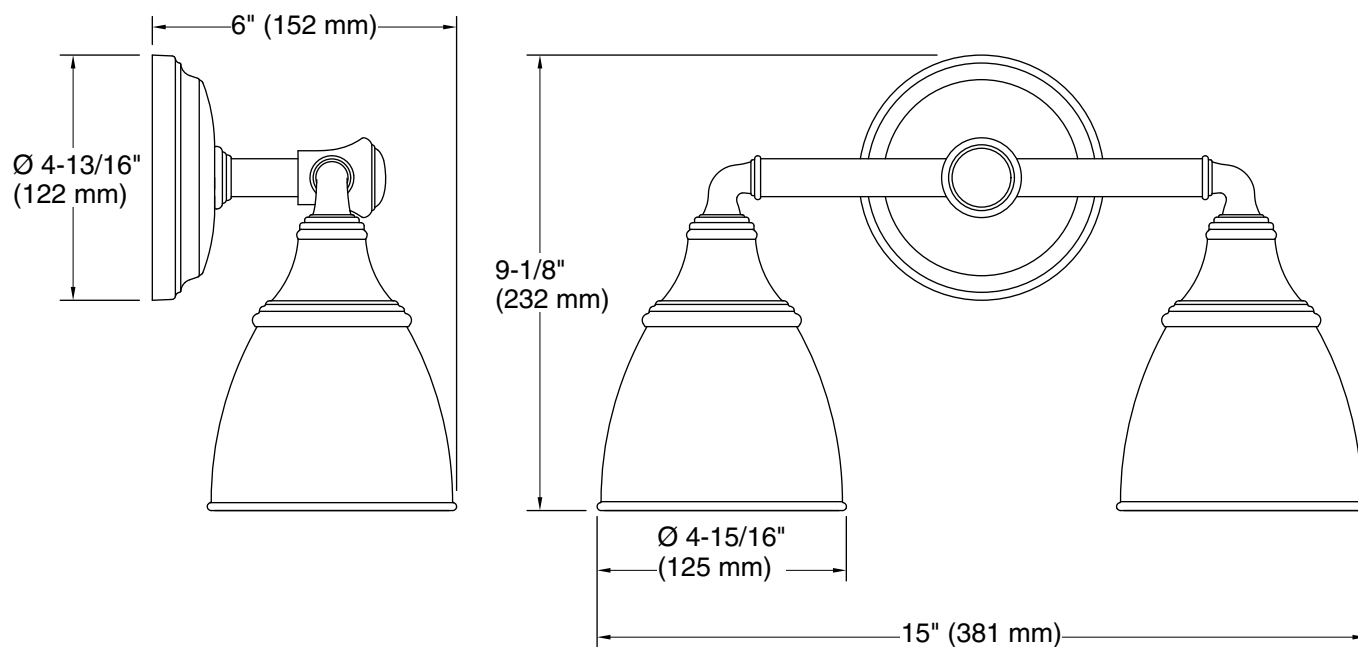

## Technical Information

All product dimensions are nominal.

Installation Type: Wall-mount  
Material: Metal, Glass  
Number of Lights: 2