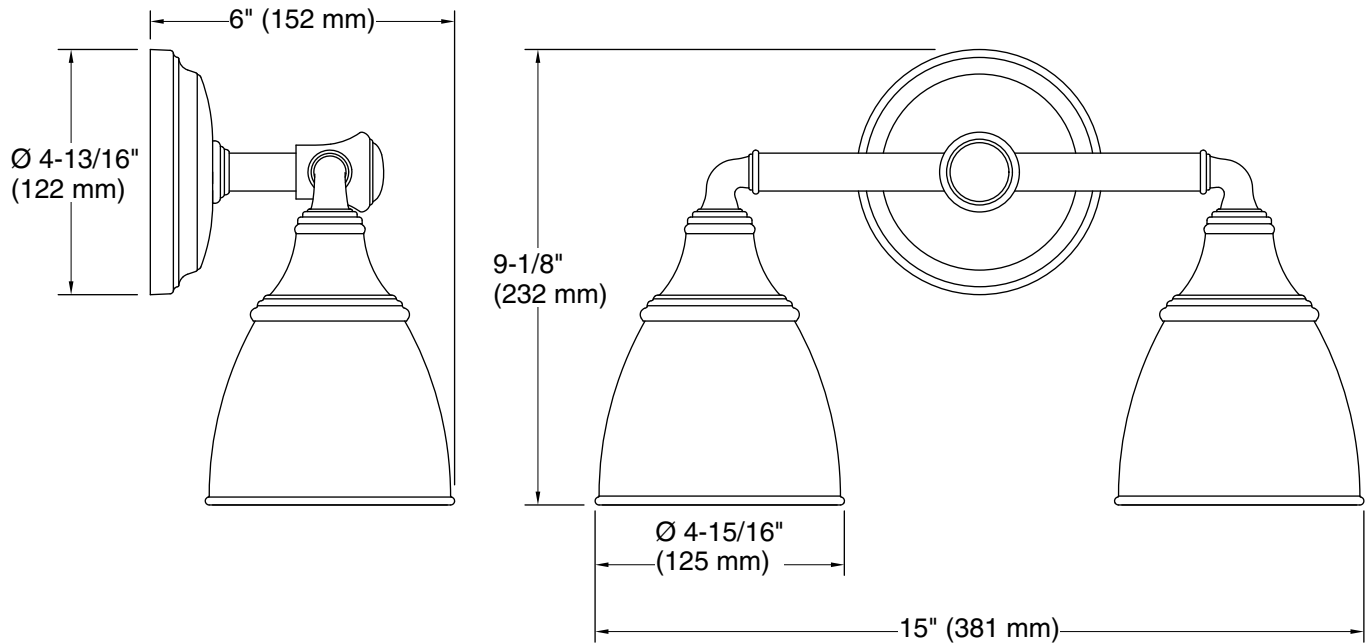

## Technical Information

All product dimensions are nominal.

Installation Type: Wall-mount

Material: Metal, Glass

Number of Lights: 2