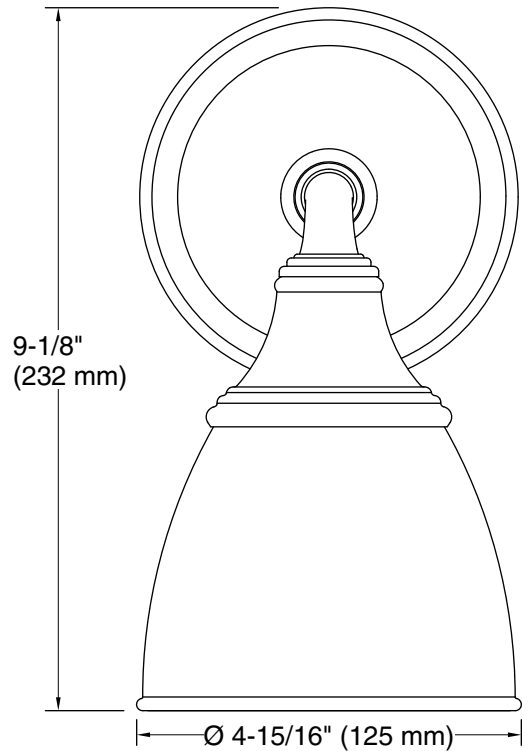

Features

- Frosted-glass shade.
- Sconce can be positioned up or down, depending on room setting.
- Coordinates with other products in the Devonshire collection.
- Suitable for damp locations, per UL 1598.

Technical Information

All product dimensions are nominal.

Installation Type: Wall-mount

Material: Metal, Glass

Number of Lights: 1

Notes

Install this product according to the installation guide.