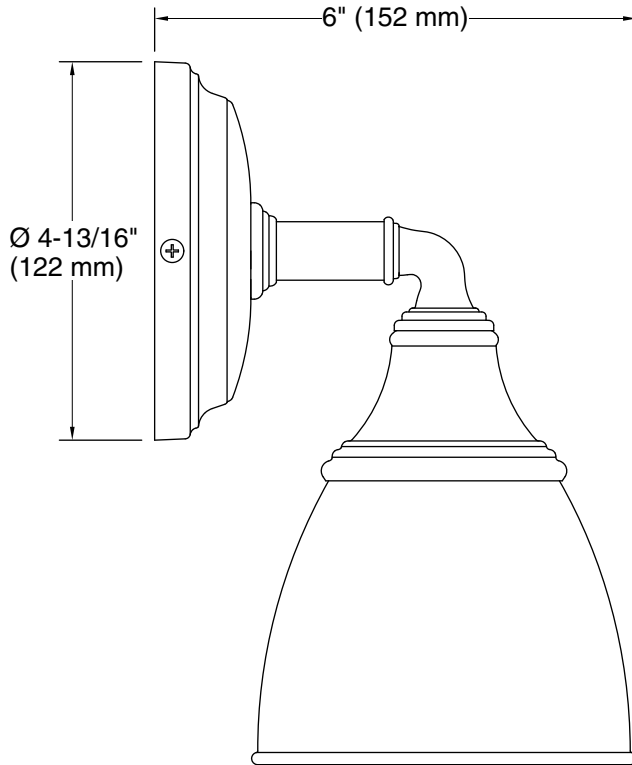

Features

- Frosted-glass shade.
- Sconce can be positioned up or down, depending on room setting.
- Coordinates with other products in the Devonshire collection.
- Suitable for damp locations, per UL 1598.

Technical Information

All product dimensions are nominal.

Installation Type: Wall-mount

Material: Metal, Glass

Number of Lights: 1

Notes

Install this product according to the installation guide.