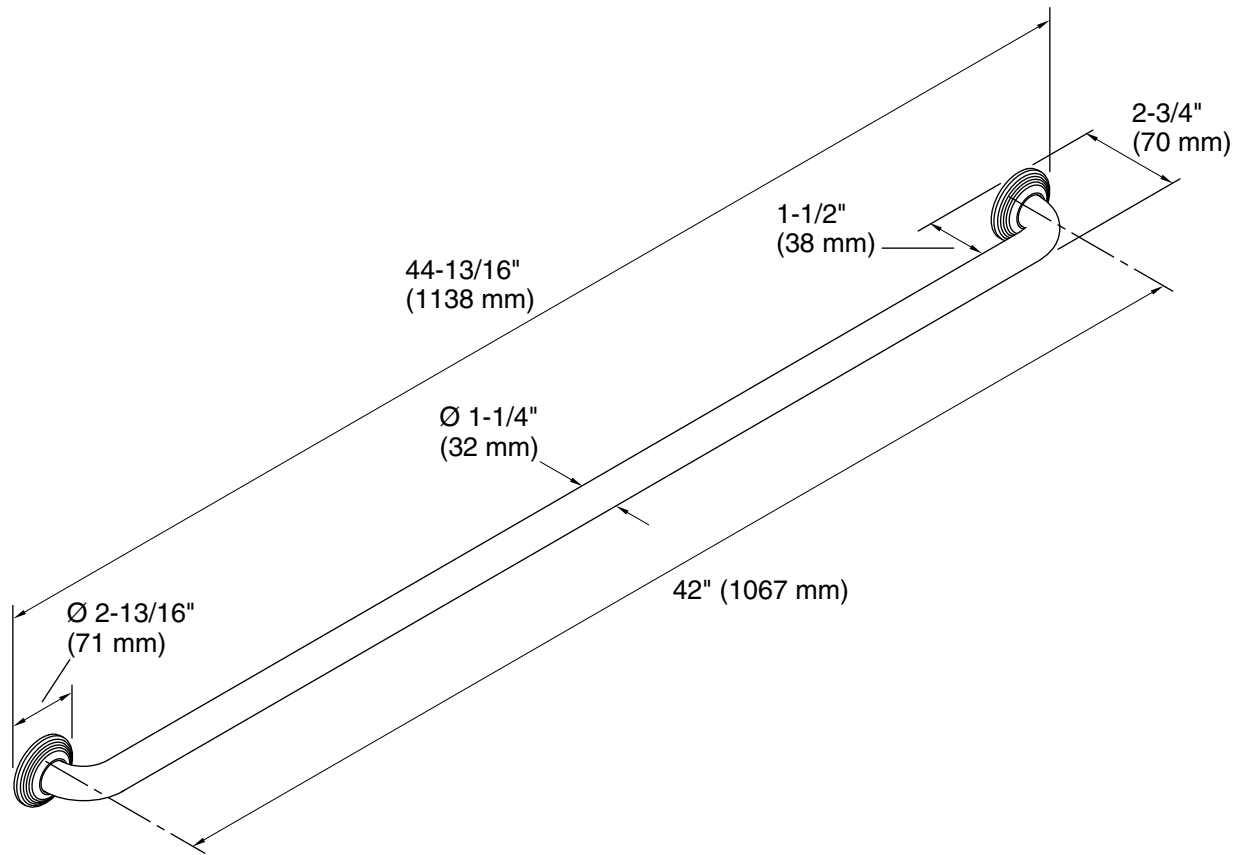

Technical Information

All product dimensions are nominal.

Material: Metal

Notes

Measure your actual product for roughing-in details.

WARNING: Risk of personal injury. The wall plates on the grab bar must be mounted to a brace between the wall studs. This will ensure that the weight of the user is adequately supported.