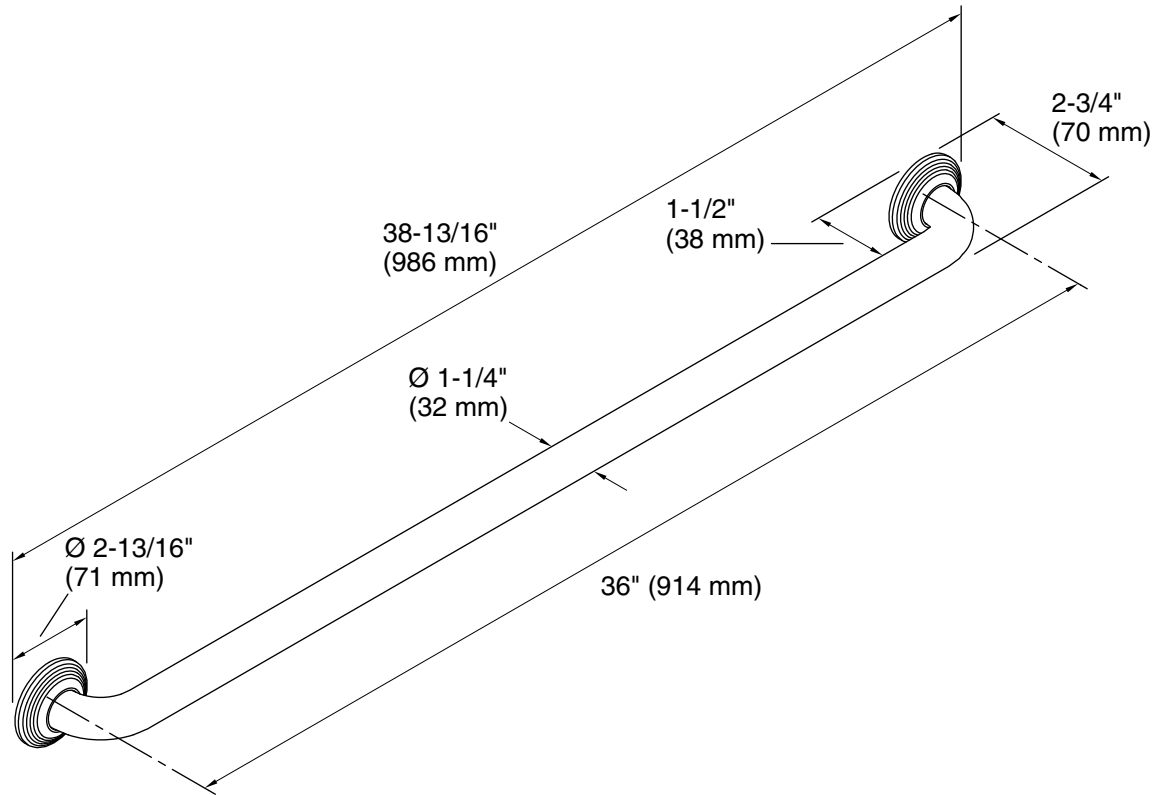

### Technical Information

All product dimensions are nominal.

Installation Type: Wall-mount

Material: Metal