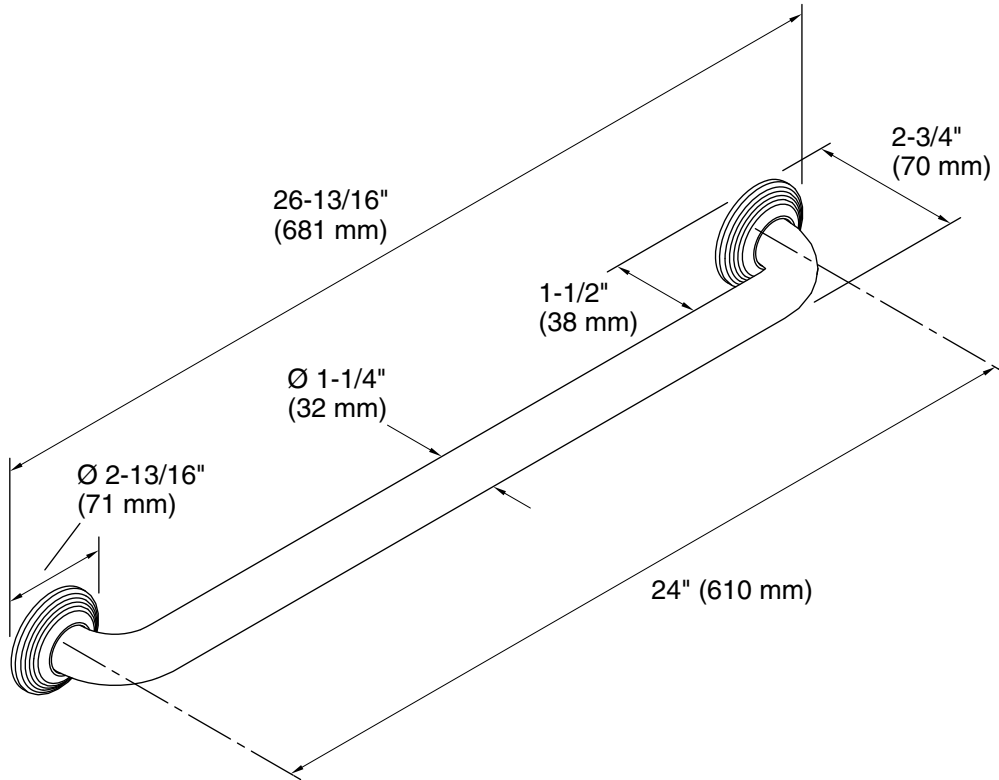

Technical Information

All product dimensions are nominal.

Installation Type: Wall-mount

Material: Metal

Notes

Measure your actual product for roughing-in details.

WARNING: Risk of personal injury. The wall plates on the grab bar must be mounted to a brace between the wall studs. This will ensure that the weight of the user is adequately supported.