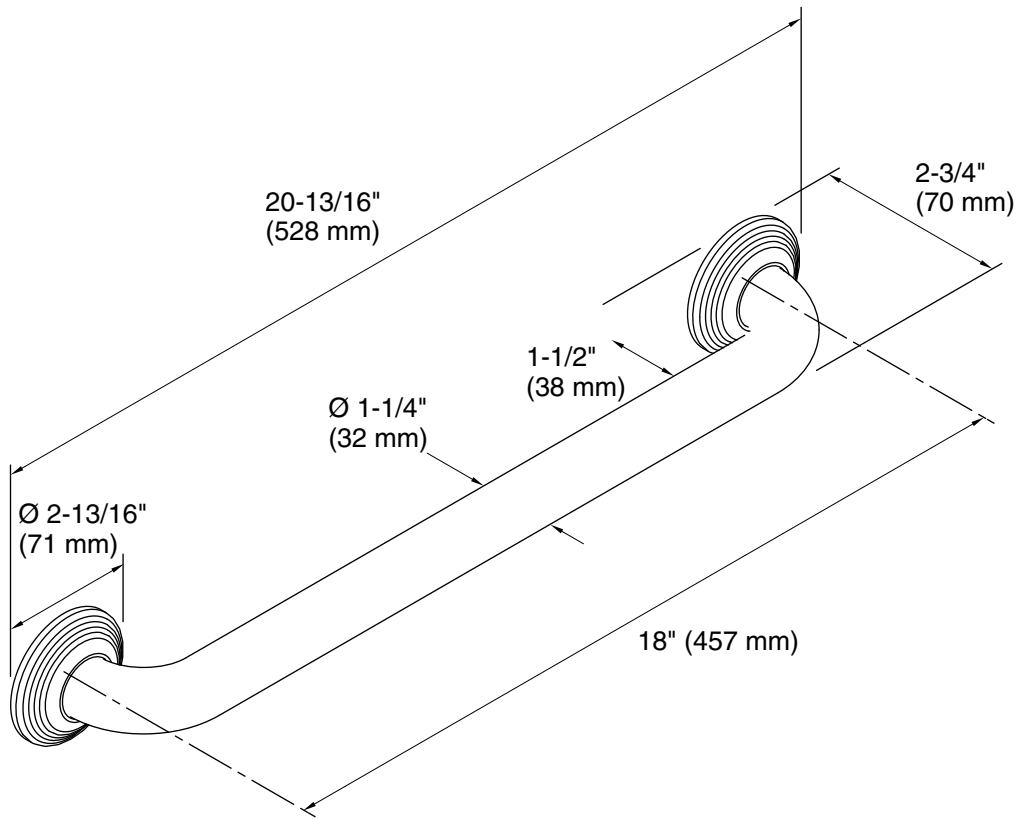

## Technical Information

All product dimensions are nominal.

Installation Type: Wall-mount

Material: Metal