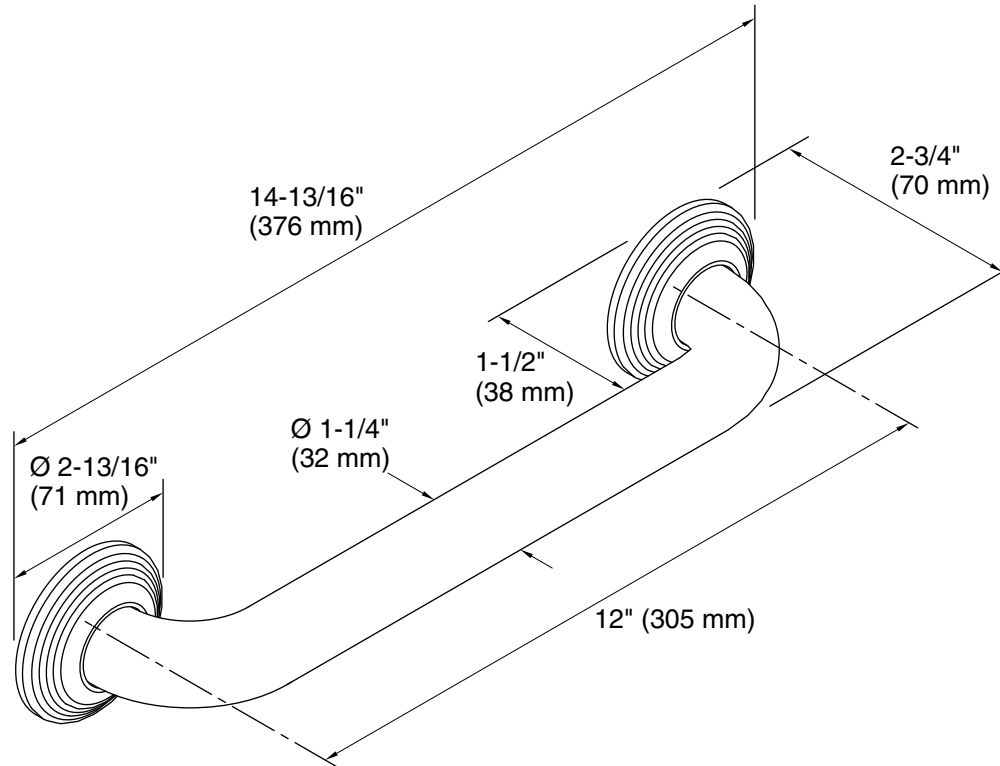

Technical Information

All product dimensions are nominal.

Material: Metal

Notes

Measure your actual product for roughing-in details.

WARNING: Risk of personal injury. The wall plates on the grab bar must be mounted to a brace between the wall studs. This will ensure that the weight of the user is adequately supported.