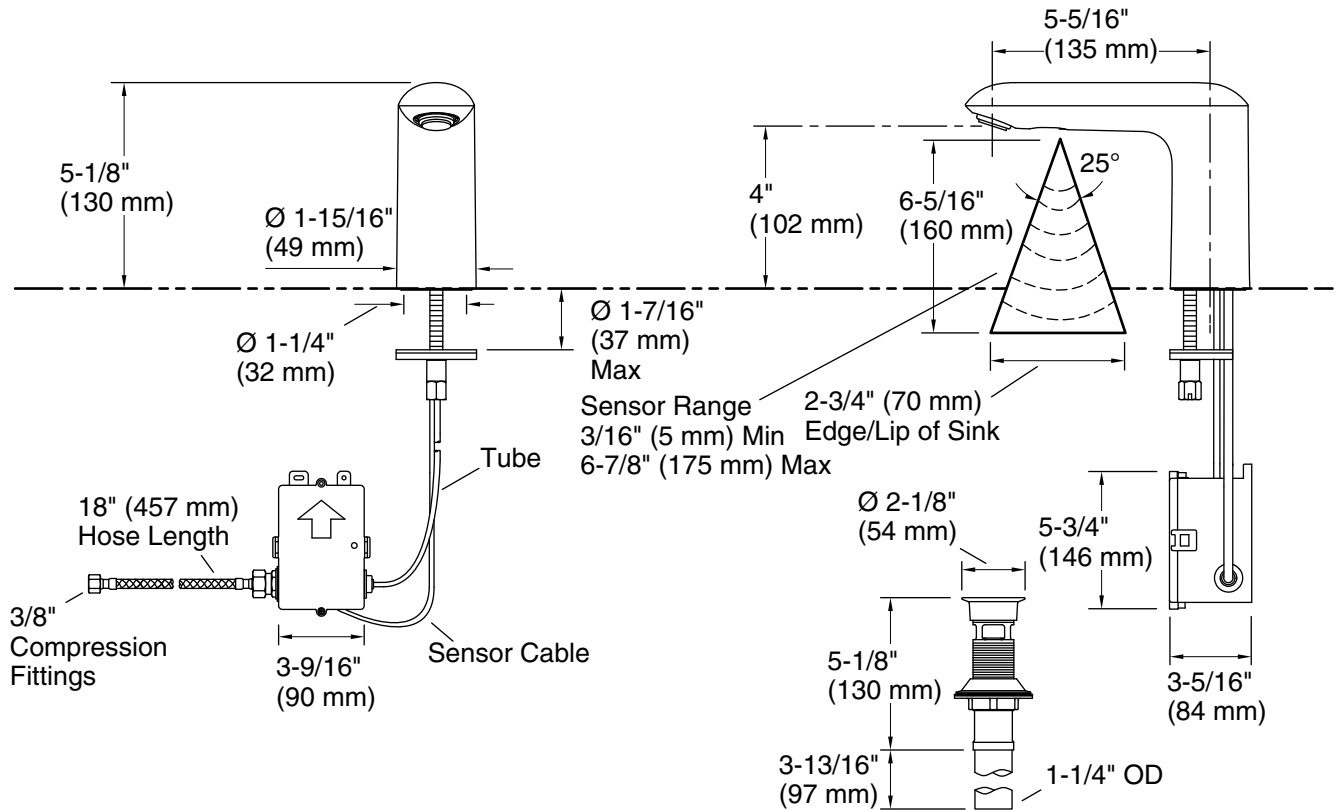

Touchless single-hole lavatory faucet with Kinesis® sensor technology, DC-powered, 0.35 gpm
K-104K36-SATA

Technical Information

All product dimensions are nominal.

Power source: Battery - DC, included

Faucet:

Flow rate: 0.35 gal/min (1.3 l/min)

Pressure: 60 psi (4.1 bar)

Drain included: Yes

Drain with overflow: Yes

Spout:

Spout reach: 5-5/16" (135 mm)

Notes

Install this product according to the installation instructions.