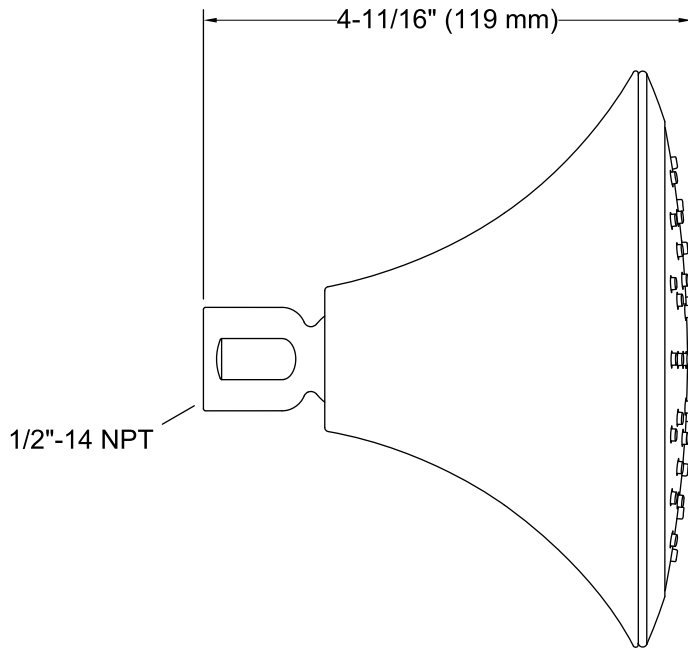

Technical Information

All product dimensions are nominal.

Showerhead/Body Spray:

Rated maximum flow: 1.75 gal/min (6.6 l/min)

Pressure: 80 psi (5.5 bar)

Notes

For use with automatic compensating valves rated at 1.5 gal/min (5.7 l/min) or less.

Install this product according to the installation instructions.