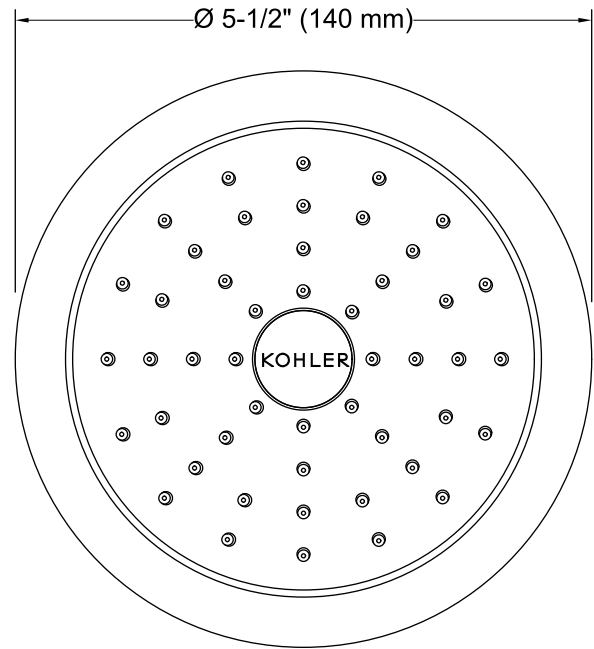

Technical Information

All product dimensions are nominal.

Showerhead/Body Spray:

Rated maximum flow: 1.75 gal/min (6.6 l/min)

Pressure: 80 psi (5.5 bar)

Notes

For use with automatic compensating valves rated at 1.5 gal/min (5.7 l/min) or less.

Install this product according to the installation instructions.