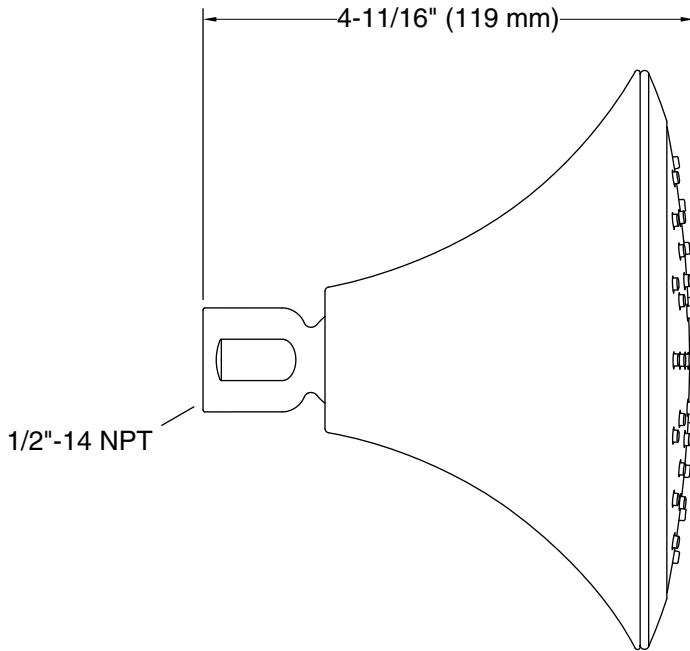

Technical Information

All product dimensions are nominal.

Showerhead/Body Spray:

Rated maximum flow: 1.75 gal/min (6.6 l/min)

Pressure: 80 psi (5.5 bar)

Notes

For use with automatic compensating valves rated at 1.5 gal/min (5.7 l/min) or less.

Install this product according to the installation instructions.