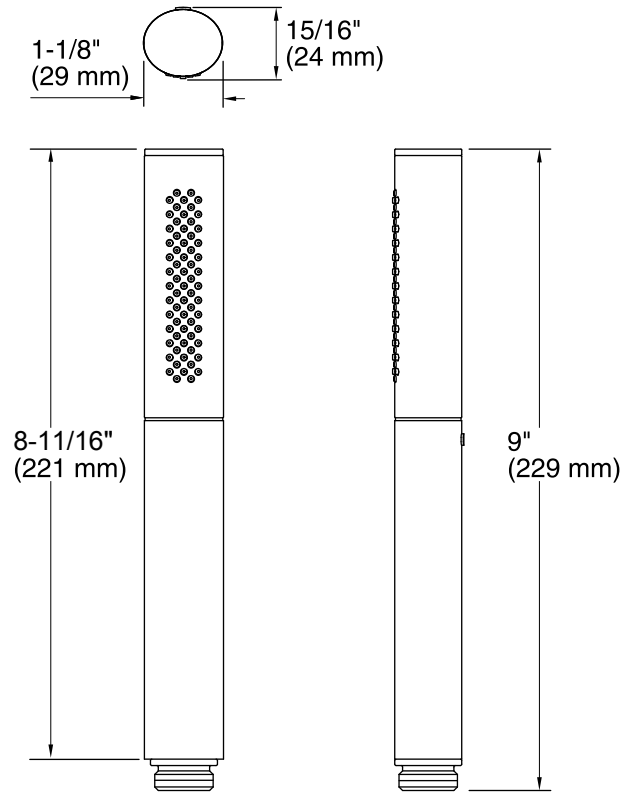

Technical Information

All product dimensions are nominal.

Handshower:

Rated maximum flow: 2.5 gal/min (9.5 l/min)

Pressure: 80 psi (5.5 bar)

Notes

Install this product according to the installation guide.

Plumbing codes require an atmospheric vacuum breaker (such as Kohler Model K-9660) be installed in-line with handshowers. Please consult with local plumbing officials.

NOTE: Handshower contains flow regulating check valve for backflow prevention.

OBC compliant when installed to the specific requirements of these regulations.